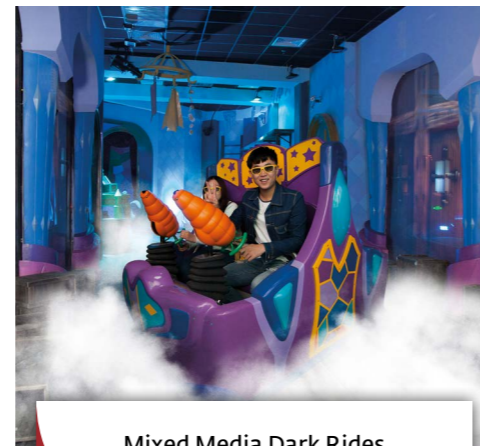

Lagotronics **Projects**[®]

creating unforgettable memories

Theme & Amusement Parks • FECs

Dark Rides

Dark Rides

Classic dark rides usually take your visitors on a passive journey through beautiful scenery. What if they could interact with that scenery? It will bring the story to life!

GameChanger

The GameChanger is a rotating interactive dark ride, offering huge capacity on a limited footprint, for a small budget. It's the perfect solution for parks or FECs with limited space, still wanting to create a true dark ride experience! The possibilities are endless, and it can be created with any theme or story you wish.

Traditional Dark Rides

Media Dark Rides

Mixed Media Dark Rides

Rotating Dark Rides

Walk-throughs / Solo Drive-throughs

Interactive Rollercoasters

Lagotronics Projects®

creating unforgettable memories