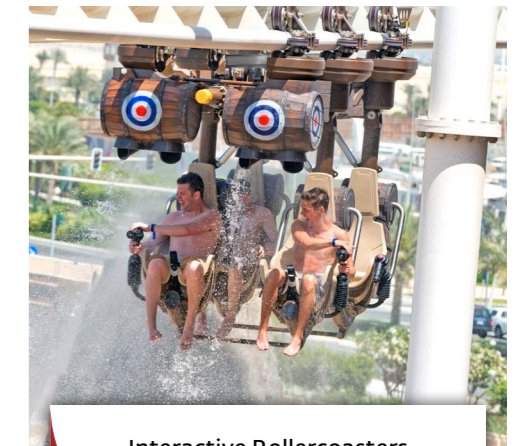

Interactive Rollercoasters