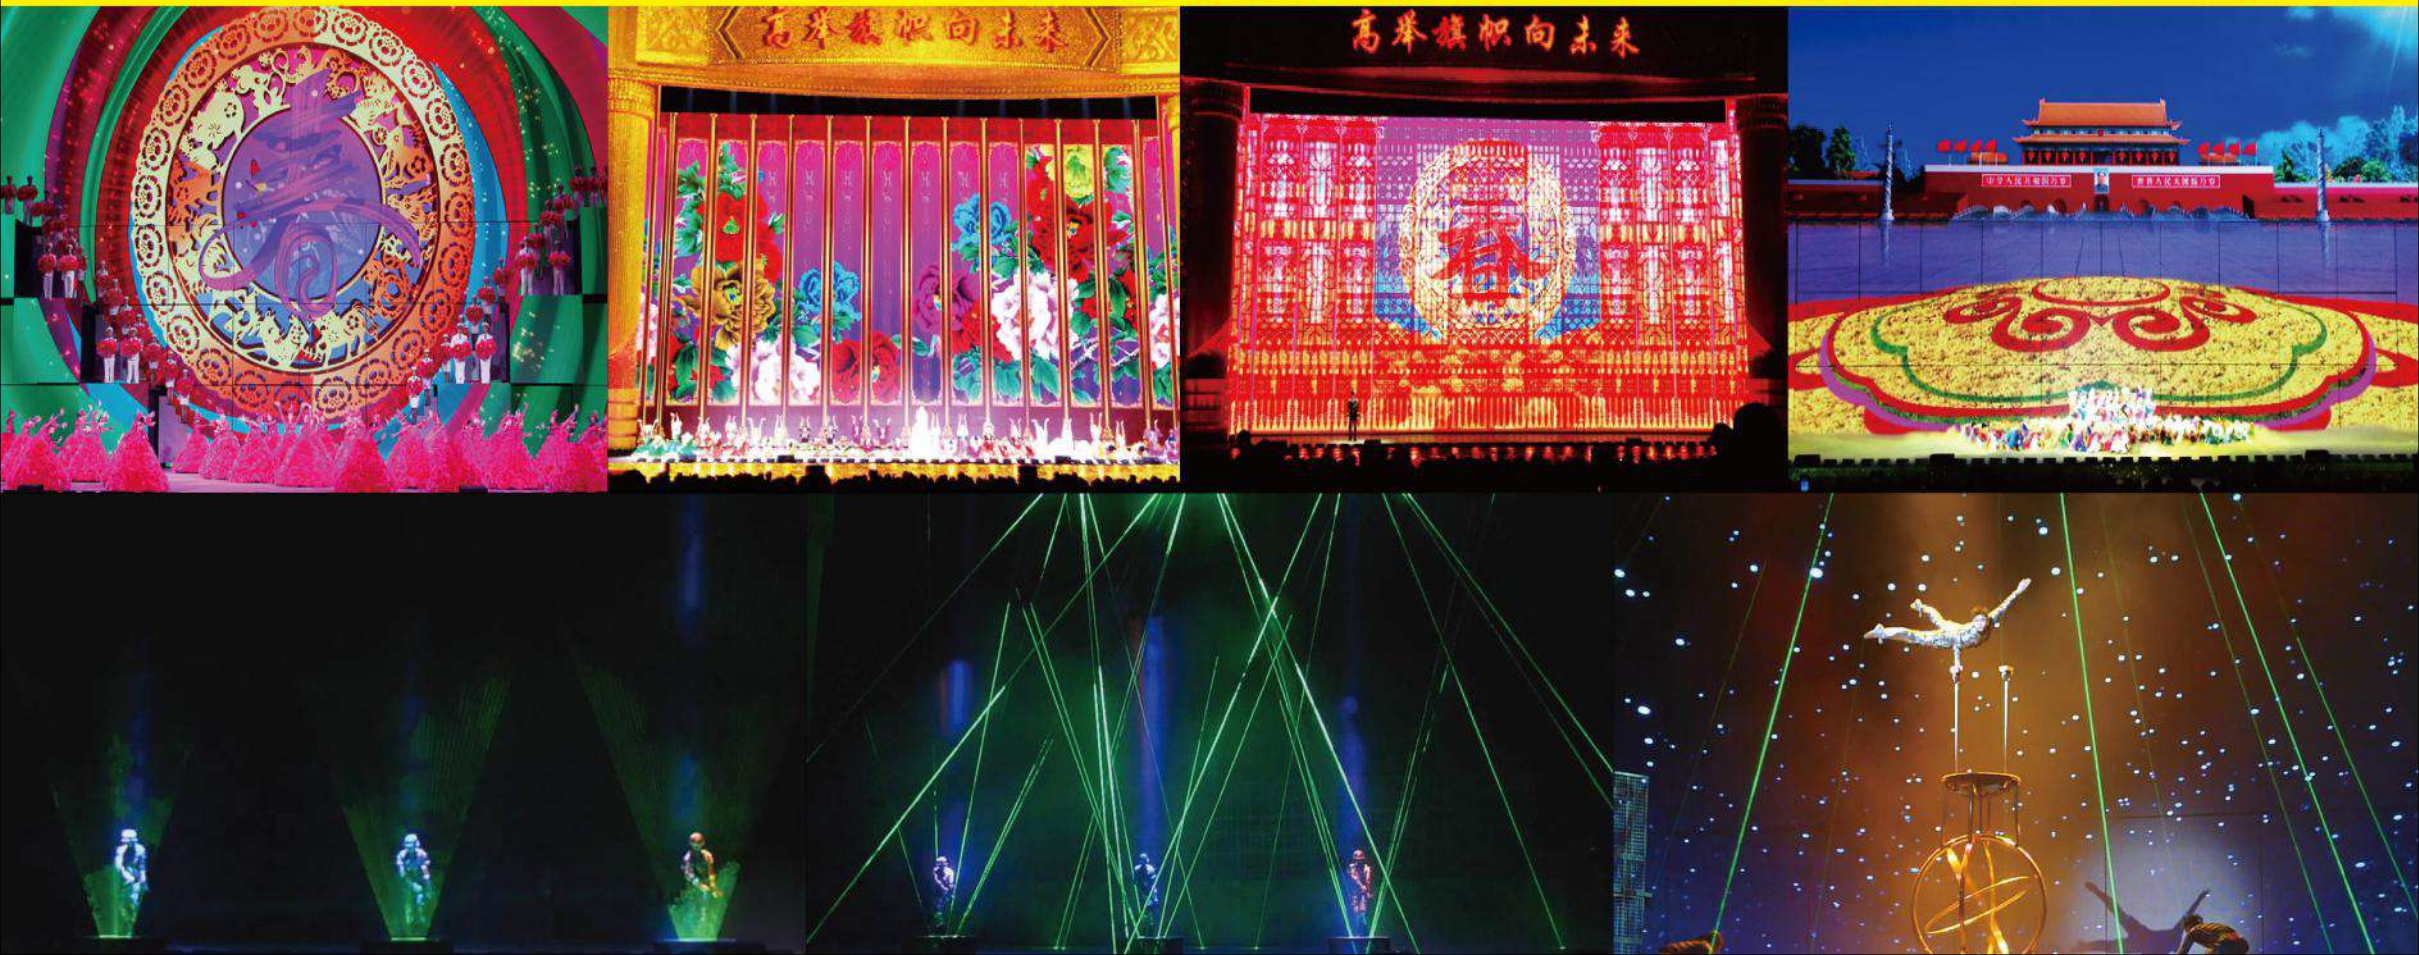

Cases

Beijing, *Soldiers and Civilians New Year Show*