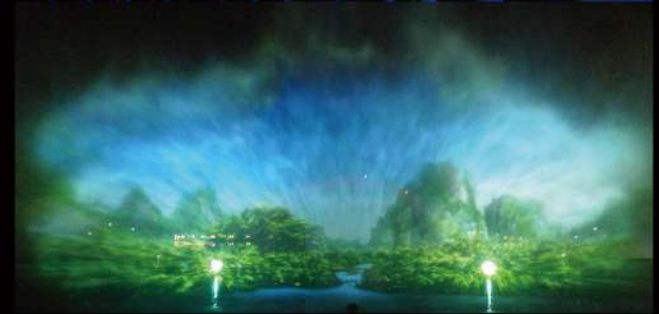

Cases

Guangzhou Asian Games Opening and Closing Ceremony, Lighting Show

Cases

Guangdong, Zhuhai, Chimelong International Ocean Tourist Resort, Laser Water Show

Cases

Shanxi, Xi'an, 2011 World Horticultural Expo, Opening Lighting Show

Cases

Guangxi, Large Scale Laser and Water Show

Cases

Guizhou, Guiyang, Guizhou Colorful City, Laser Water Show

Cases

Shanxi, Large Scale Water and Laser Lighting Show

Cases

Hunan, Zhuzhou, Shennong Park, Shennong Legend Water Show