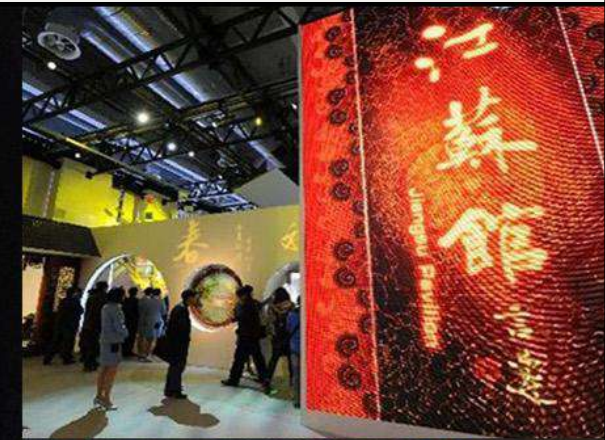

Cases

Xinjiang Grand Theater, Water Special Effect

Cases

Fujian , Wuyi Water Show, Spring Of Dream

Cases

World Tour Show, Evolution

Cases

Hangzhou, Song Dynasty Town , Large Scale Live Show

Cases

Anhui , Bengbu, Large scale multimedia water show

Cases

Anhui, Huangshan, 3D Panoramic Multimedia Laser Water Dance Show

Cases

Kaifeng, Large Scale Live Show, *Back to Song Dynasty*

Cases

The Expo 2010 Shanghai China, Beijing Hall, Lighting Design

Cases

The Expo 2010 Shanghai China, Jiangsu Hall, Lighting Design

Cases

Wuhan, Wanda Movie Park , Ultimate Energy and Power of Nature

Cases

Kunming , Large Scale Performance , Dynamic Yunnan

Cases

Guangdong, Foshan, 2010 Autumn Festival Laser Effect and Water Effect

Cases

Guangzhou Asian Games Opening and Closing Ceremony, Lighting Show

Cases

Guangdong, Zhuhai, Chimelong International Ocean Tourist Resort, Laser Water Show

Cases

Shanxi, Xi'an, 2011 World Horticultural Expo, Opening Lighting Show