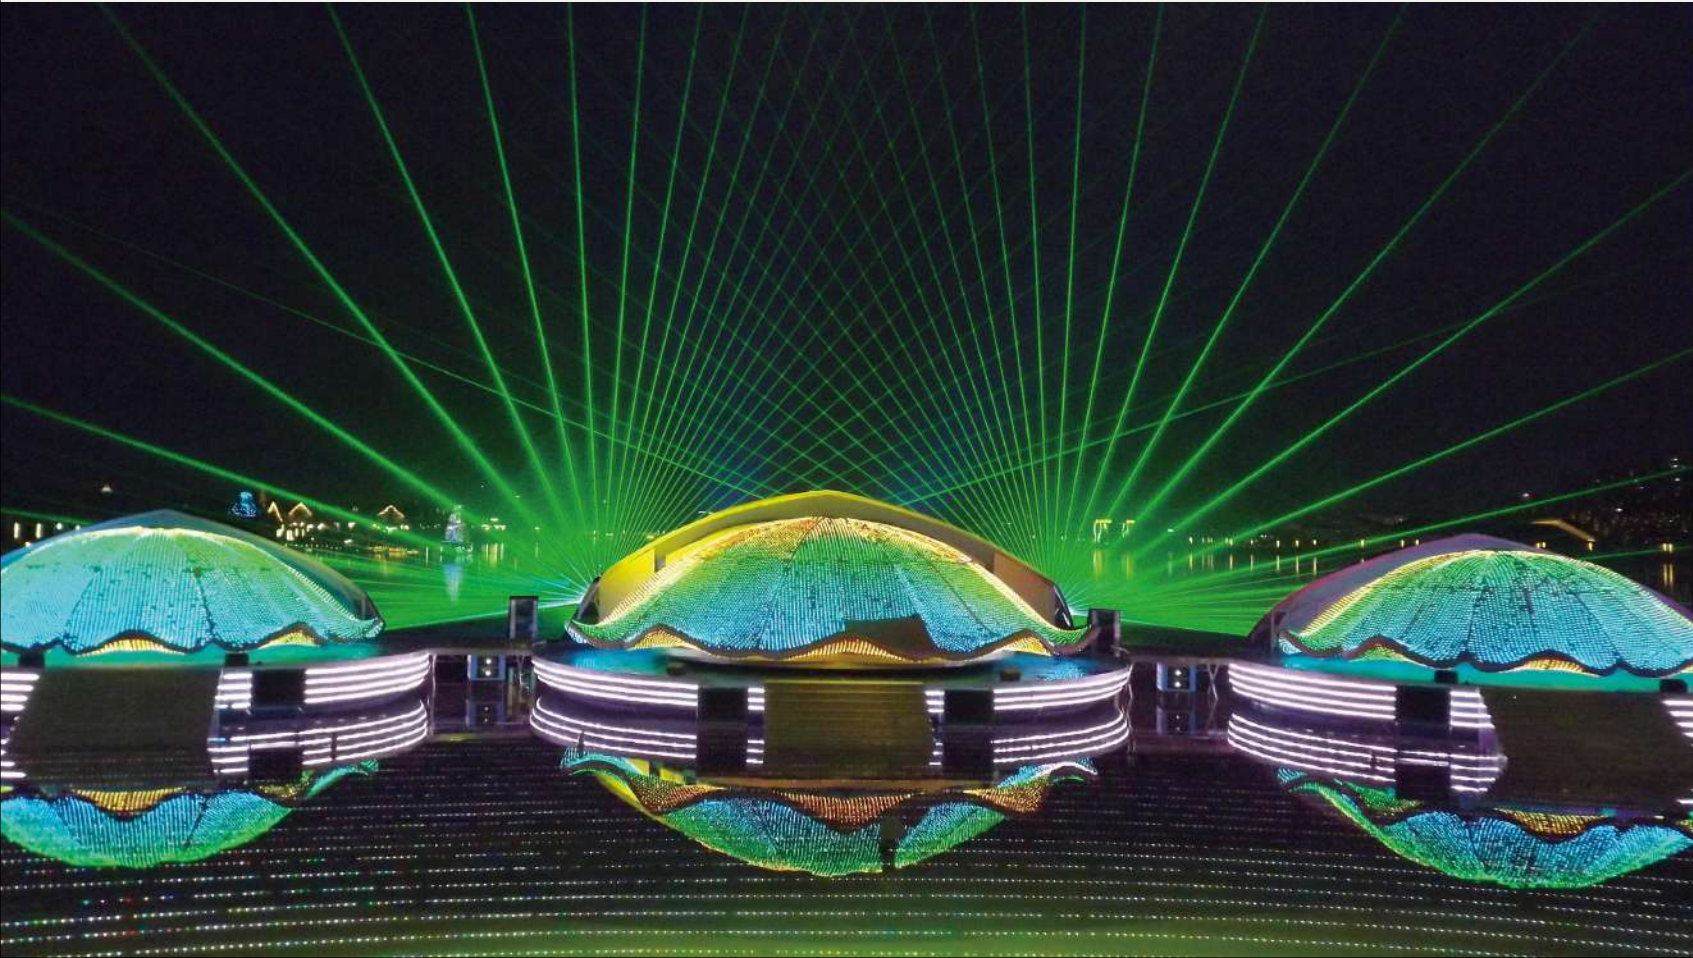

Cases

Guangzhou Asian Games Opening and Closing Ceremony, Lighting Show

Cases

Guangdong, Zhuhai, Chimelong International Ocean Tourist Resort, Laser Water Show

Cases

Shanxi, Xi'an, 2011 World Horticultural Expo, Opening Lighting Show

Cases

Guangxi, Large Scale Laser and Water Show

Cases

Guizhou, Guiyang, Guizhou Colorful City, Laser Water Show

Cases

Shanxi, Large Scale Water and Laser Lighting Show

Cases

Hunan, Zhuzhou, Shennong Park, Shennong Legend Water Show