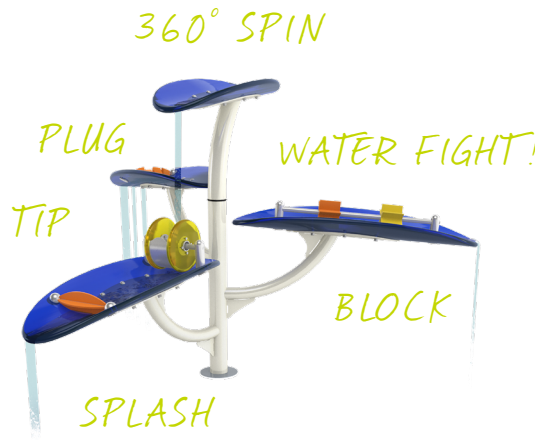

waterplay®

introducing **WATERWAYS**

INSPIRED BY CURIOSITY

PROTOTYPE - WATERPLAY TEST PAD

exceptional play value

Guide the water into waterfalls and gullies, through spinning weirs and tipping buckets, across sneaky holes and into whirling basins.

Waterways offers a new adventure at every turn.

WATERFALL 3

INTERACTIVITY: 9 points

USERS: 16

playPHASE™: 1

connecting the world through **play.**

modular design

Build a unique configuration for any space.

Five individual features that function independently, or together as an exciting attraction.

WATERFALLS

BASIN

GULLY

easy installation

One connection point per feature reduces installation requirements and cost.