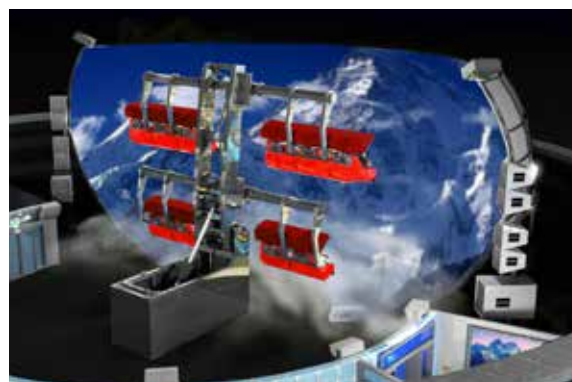

An innovative and very accessible product that requires less space than our 60 seat 360 Flying Theatre. Simworx's Mini Flying Theatre enables 20 riders per cycle to experience unique movements perfectly synchronised with a movie being played on a 1/4 dome screen. Provided in full turnkey solutions, The Mini Flying Theatre is supplied with surround sound audio and a HD/2K or 4K 3D projection system.

During the ride experience, guests move forward and backward during the experience in conjunction with the all important sensation of flying which is enhanced as the riders legs are dangling free, while a range of in-theatre effects such as water spray, wind, smoke and special effects lighting provide operators with a truly sensational ride guaranteed to excite visitors.

- FULL TURNKEY SOLUTIONS
- 20 SEAT UNITS
- INTEGRATED AV SYSTEMS
- COMPLETE SHOW CONTROL
- OPTIONAL EFFECTS
- CUTTING EDGE RIDE TECHNOLOGY