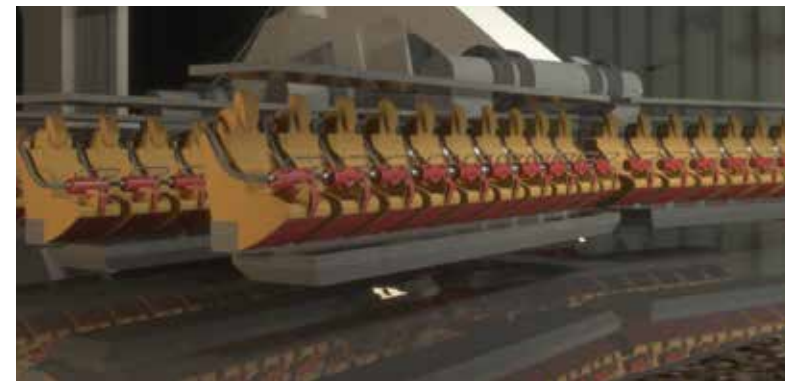

360° FLYING THEATRE

- FULL TURNKEY SOLUTIONS
- 60 OR 120 SEATS
- INTEGRATED AV SYSTEMS
- COMPLETE SHOW CONTROL
- OPTIONAL EFFECTS
- CUTTING EDGE RIDE TECHNOLOGY

Simworx has partnered with MONDIAL - one of the leading amusement ride manufacturers in the business, bringing an all new range of technologies together for a breathtaking new attraction.

The Flying Theatre enables the rider to experience unique movements during a movie being played on a huge dome screen. Riders are able to move up and down, sideways to both sides, forward and backward. The sensation of flying is enhanced as the riders legs are dangling free. Combining this with Simworx's world renowned expertise in delivering high quality 3D Audio Visual solutions, ensures that operators and their riders will be left amazed by the experience.