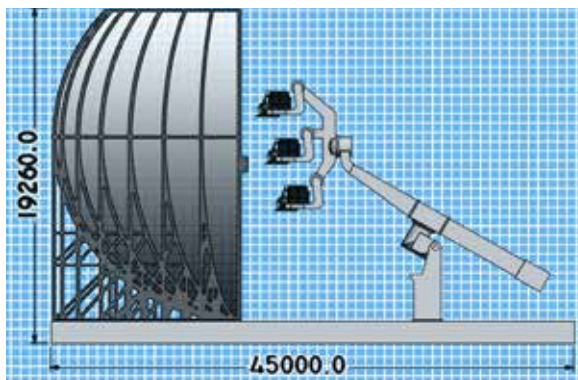

360° FLYING THEATRE

- FULL TURNKEY SOLUTIONS
- 60 OR 120 SEATS
- INTEGRATED AV SYSTEMS
- COMPLETE SHOW CONTROL
- OPTIONAL EFFECTS
- CUTTING EDGE RIDE TECHNOLOGY

Simworx has partnered with MONDIAL - one of the leading amusement ride manufacturers in the business, bringing an all new range of technologies together for a breathtaking new attraction.

The Flying Theatre enables the rider to experience unique movements during a movie being played on a huge dome screen. Riders are able to move up and down, sideways to both sides, forward and backward. The sensation of flying is enhanced as the riders legs are dangling free. Combining this with Simworx's world renowned expertise in delivering high quality 3D Audio Visual solutions, ensures that operators and their riders will be left amazed by the experience.