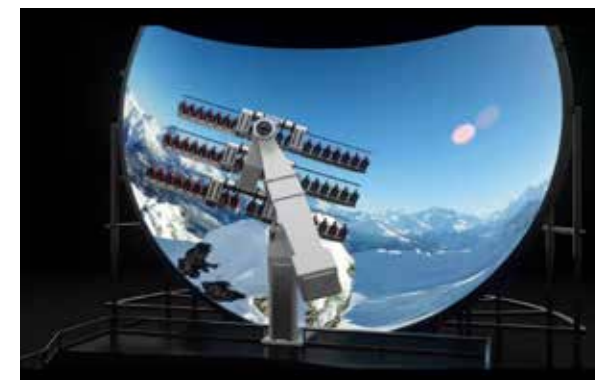

360° FLYING THEATRE

- FULL TURNKEY SOLUTIONS
- 60 OR 120 SEATS
- INTEGRATED AV SYSTEMS
- COMPLETE SHOW CONTROL
- OPTIONAL EFFECTS
- CUTTING EDGE RIDE TECHNOLOGY

Simworx has partnered with MONDIAL - one of the leading amusement ride manufacturers in the business, bringing an all new range of technologies together for a breathtaking new attraction.

The Flying Theatre enables the rider to experience unique movements during a movie being played on a huge dome screen. Riders are able to move up and down, sideways to both sides, forward and backward. The sensation of flying is enhanced as the riders legs are dangling free. Combining this with Simworx's world renowned expertise in delivering high quality 3D Audio Visual solutions, ensures that operators and their riders will be left amazed by the experience.