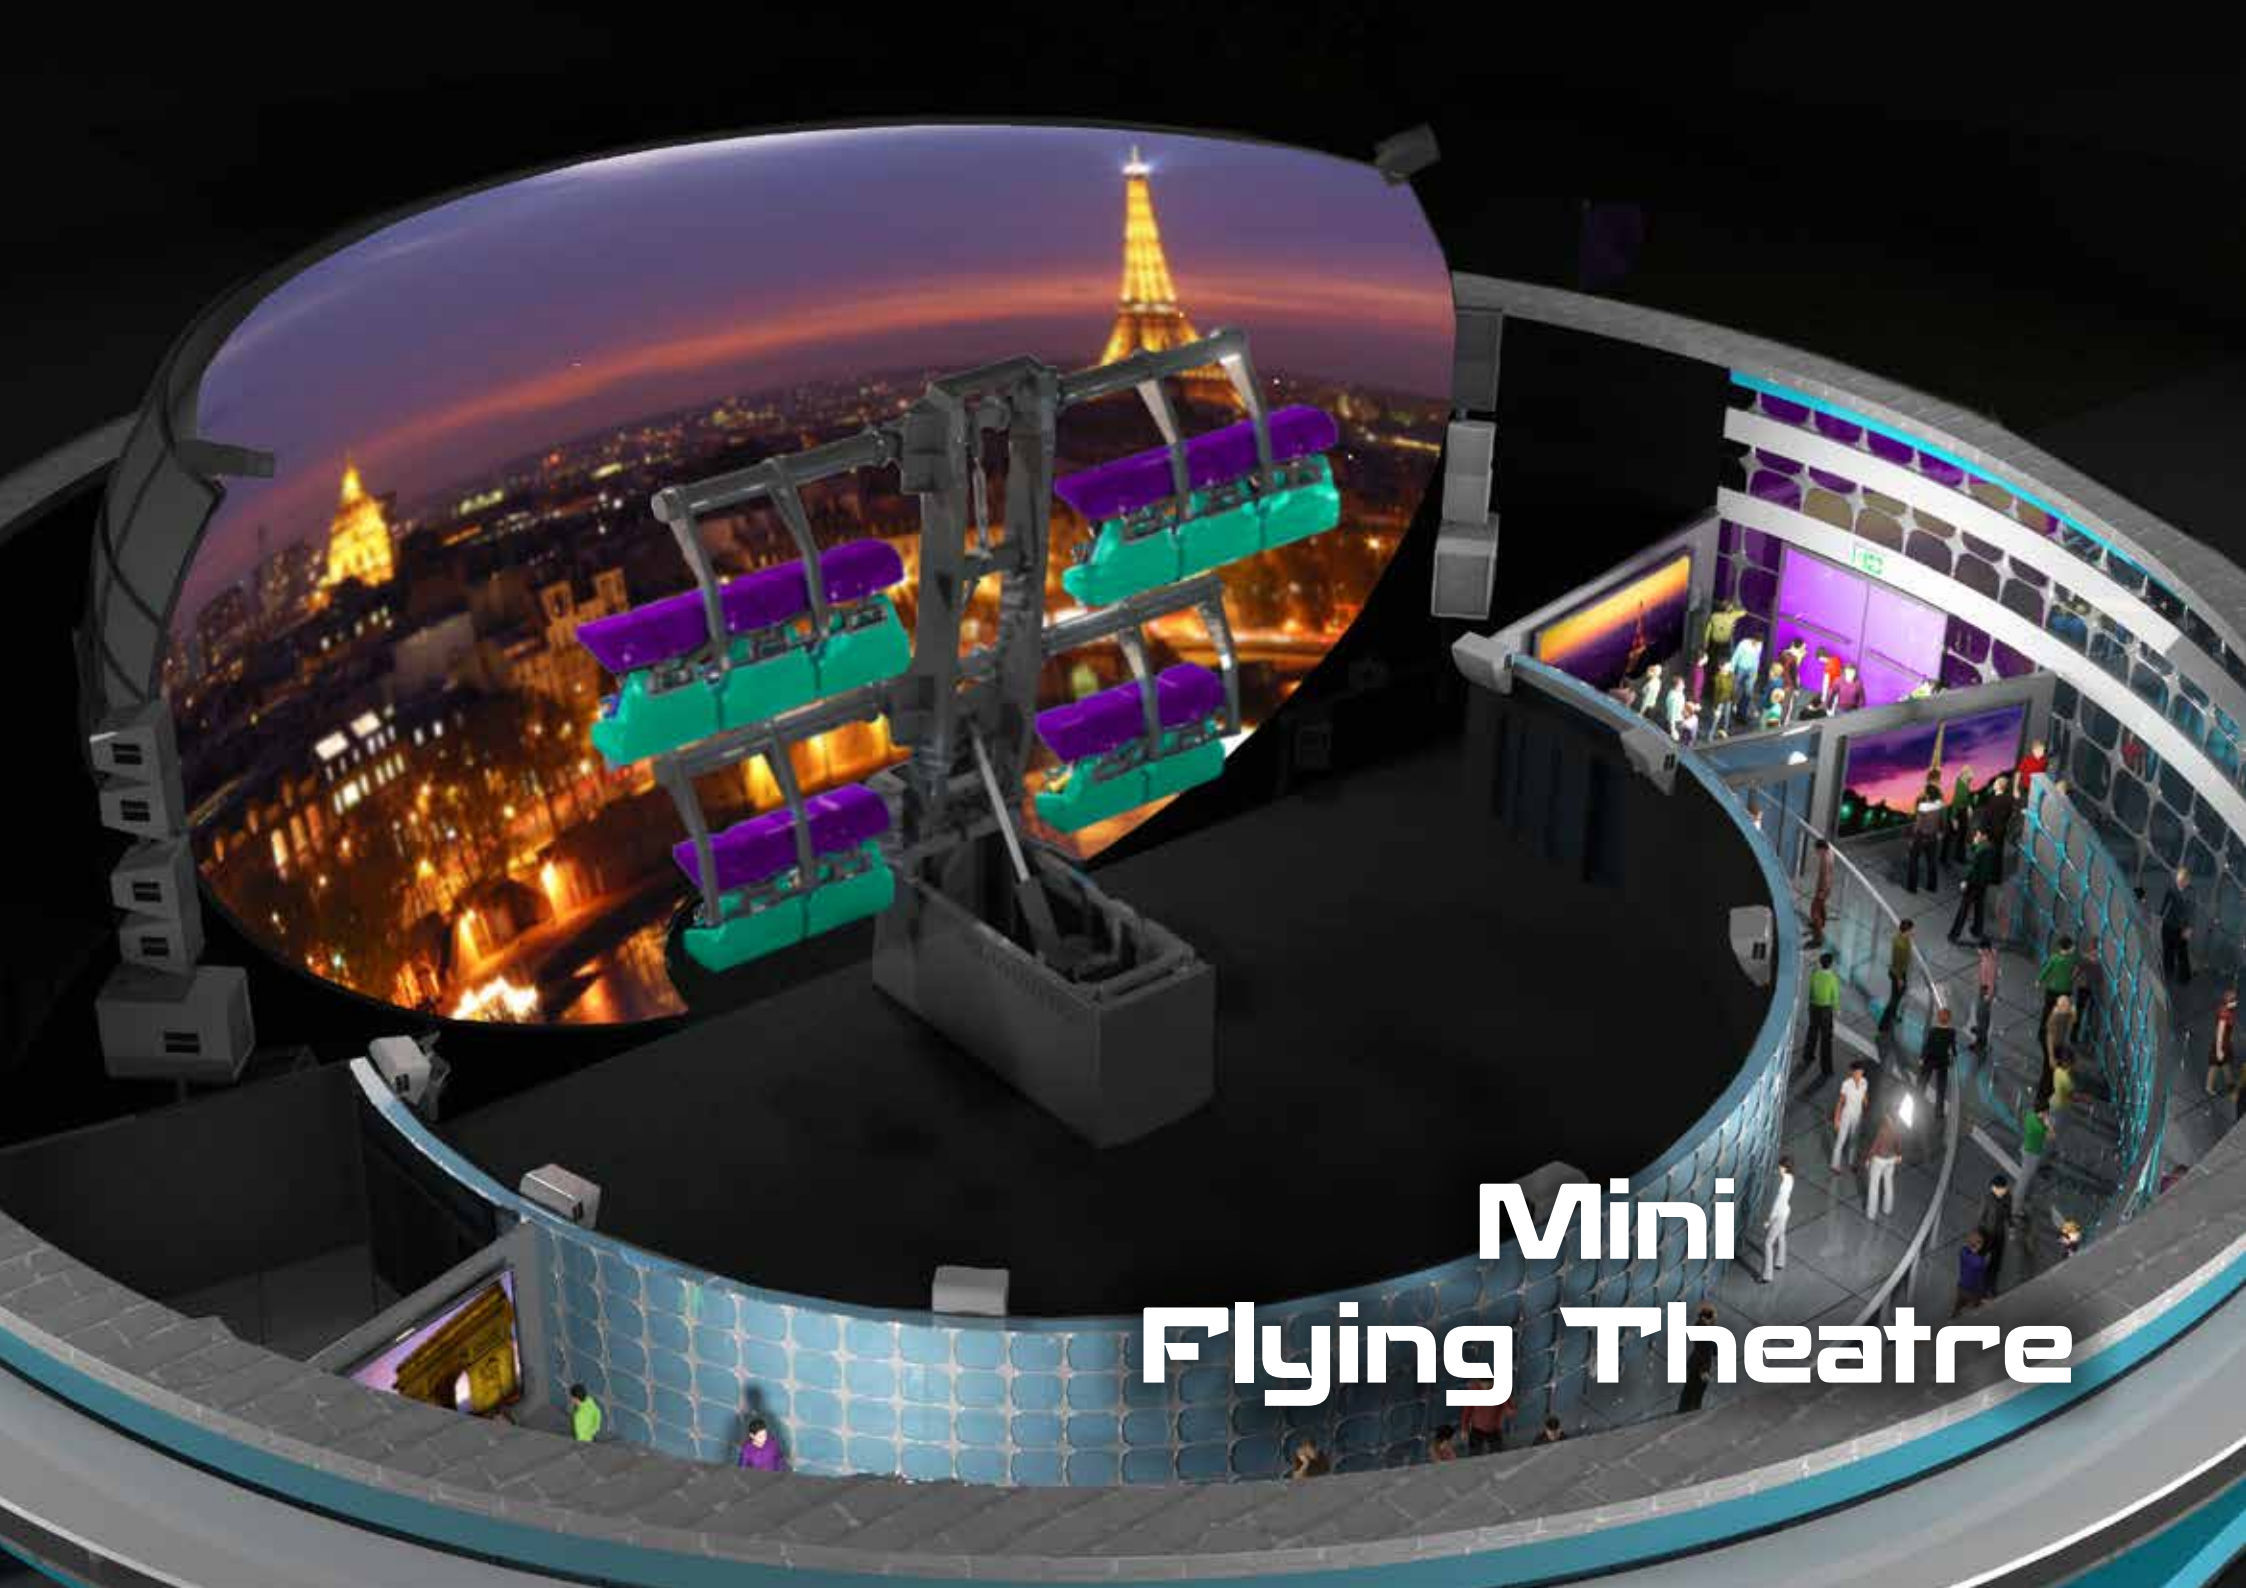

# Mini Flying Theatre

An innovative and very accessible product that requires less space than our 60 seat 360 Flying Theatre. Simworx's Mini Flying Theatre enables 20 riders per cycle to experience unique movements perfectly synchronised with a movie being played on a 1/4 dome screen. Provided in full turnkey solutions, The Mini Flying Theatre is supplied with surround sound audio and a HD/2K or 4K 3D projection system.