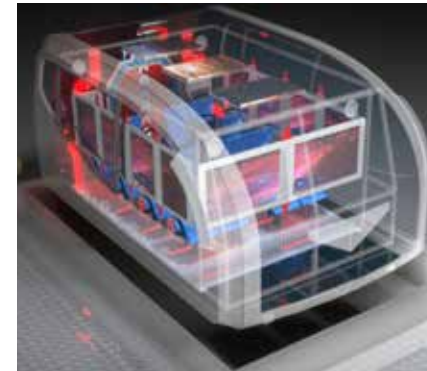

- FULL TURNKEY SOLUTIONS
- LEADING COMPANY IN IMMERSIVE TECHNOLOGY
- 16 SEAT UNITS
- LARGE SELECTION OF 4D EFFECTS
- DYNAMIC 3DOF MOTION BASE
- 360 DEGREE 3D SCREENS
- BESPOKE VEHICLE DESIGN

A former favourite now given a high tech upgrade. Simworx's Immersive Adventurer enables 16 riders a cycle to experience exhilarating motion during a ride, whilst a movie is played on 'windows' surrounding the vehicle. Provided in full turnkey solutions, The Immersive Adventurer is supplied with surround sound audio and a HD or 4K visual system.

After entering the Immersive Adventurer, visitors take their seats on a 'vehicle' styled capsule and are taken on a fun-filled journey that assaults the senses - dynamic motion, surround sound and film showing on the side windows, front screen and even the roof of the vehicle combine to give the most realistic experience possible.

Each 'vehicle' sits upon a highly dynamic, 3DOF motion base which, combined with our range of 4D effects, results in an unrivalled attraction to entertain and educate.