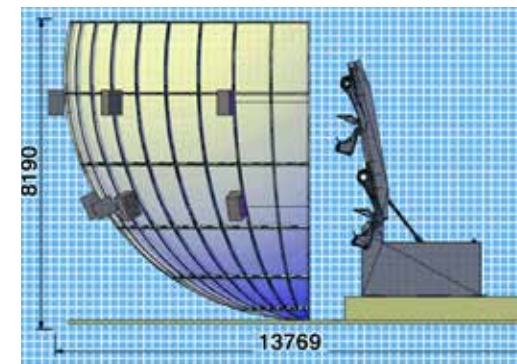

An innovative and very accessible product that requires less space than our 60 seat 360 Flying Theatre. Simworx's Mini Flying Theatre enables 20 riders per cycle to experience unique movements perfectly synchronised with a movie being played on a 1/4 dome screen. Provided in full turnkey solutions, The Mini Flying Theatre is supplied with surround sound audio and a HD/2K or 4K 3D projection system.

During the ride experience, guests move forward and backward during the experience in conjunction with the all important sensation of flying which is enhanced as the riders legs are dangling free, while a range of in-theatre effects such as water spray, wind, smoke and special effects lighting provide operators with a truly sensational ride guaranteed to excite visitors.

- FULL TURNKEY SOLUTIONS
- 20 SEAT UNITS
- INTEGRATED AV SYSTEMS
- COMPLETE SHOW CONTROL
- OPTIONAL EFFECTS
- CUTTING EDGE RIDE TECHNOLOGY