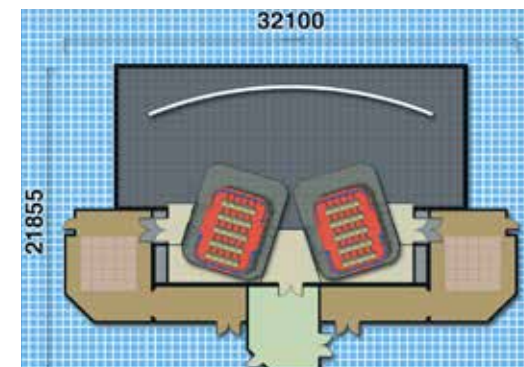

# COBRA

DYNAMIC MOTION THEATRE

- FULL TURNKEY SOLUTIONS
- 25 - 400 SEATS (EACH UNIT HAS 25 SEATS)
- LARGE SELECTION OF 4D EFFECTS
- HIGHLY DYNAMIC 3DOF MOTION BASE
- HD, 2K AND 4K 3D VISUAL SOLUTIONS
- LIBRARY OF 3D/4D FILMS
- FOR ENTERTAINMENT AND EDUCATION