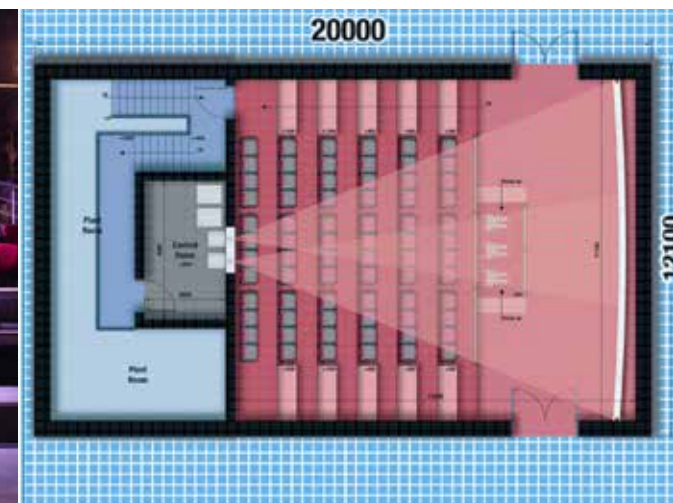

3D films - either from our extensive library or custom produced - combined with our 4D effects seats create the ultimate 4D cinema experience. Curved or flat screens, motion seats with 0DOF, 1DOF or 3DOF motion and vibration, 3D vision and surround sound, aroma, lighting, bubbles, smoke and other effects are offered with a range of seat styles to meet your requirements.

Each 4D seat has its own motion base to offer complete flexibility when laying out the theatre or attraction and has integrated water spray, air blast and leg tickler.

Seats are available in a wide range of colours and finishes suitable for any venue.