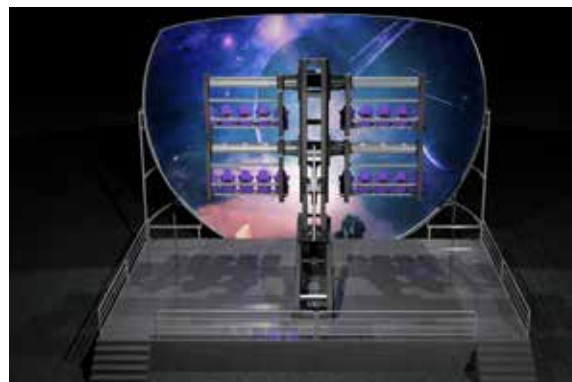

An innovative and very accessible product that requires less space than our 60 seat 360 Flying Theatre. Simworx's Mini Flying Theatre enables 20 riders per cycle to experience unique movements perfectly synchronised with a movie being played on a 1/4 dome screen. Provided in full turnkey solutions, The Mini Flying Theatre is supplied with surround sound audio and a HD/2K or 4K 3D projection system.

During the ride experience, guests move forward and backward during the experience in conjunction with the all important sensation of flying which is enhanced as the riders legs are dangling free, while a range of in-theatre effects such as water spray, wind, smoke and special effects lighting provide operators with a truly sensational ride guaranteed to excite visitors.

- FULL TURNKEY SOLUTIONS
- 20 SEAT UNITS
- INTEGRATED AV SYSTEMS
- COMPLETE SHOW CONTROL
- OPTIONAL EFFECTS
- CUTTING EDGE RIDE TECHNOLOGY