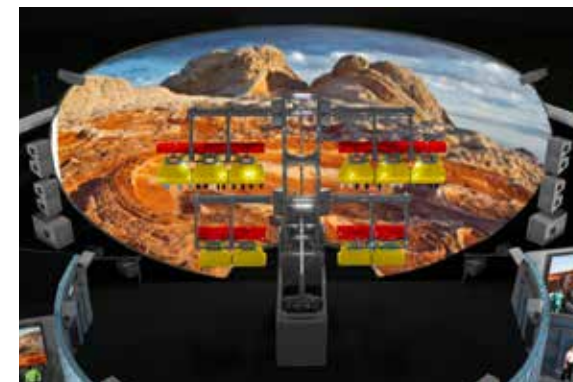

An innovative and very accessible product that requires less space than our 60 seat 360 Flying Theatre. Simworx's Mini Flying Theatre enables 20 riders per cycle to experience unique movements perfectly synchronised with a movie being played on a 1/4 dome screen. Provided in full turnkey solutions, The Mini Flying Theatre is supplied with surround sound audio and a HD/2K or 4K 3D projection system.

During the ride experience, guests move forward and backward during the experience in conjunction with the all important sensation of flying which is enhanced as the riders legs are dangling free, while a range of in-theatre effects such as water spray, wind, smoke and special effects lighting provide operators with a truly sensational ride guaranteed to excite visitors.

- FULL TURNKEY SOLUTIONS
- 20 SEAT UNITS
- INTEGRATED AV SYSTEMS
- COMPLETE SHOW CONTROL
- OPTIONAL EFFECTS
- CUTTING EDGE RIDE TECHNOLOGY