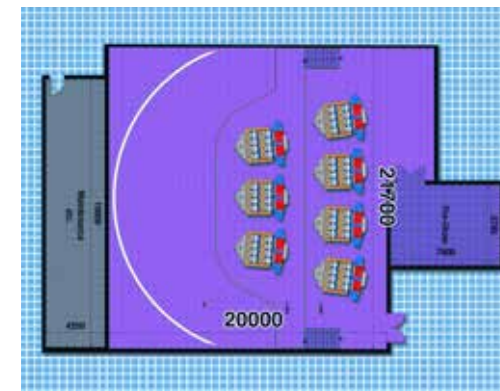

# **Stargazer** 4D Motion Theatre

- FULL TURNKEY SOLUTIONS
- 8 - 800 SEATS (EACH HAS 8 SEATS)
- LARGE SELECTION OF 4D EFFECTS
- HIGHLY DYNAMIC 6DOF MOTION BASE
- LIBRARY OF 3D/4D FILMS
- HD, 2K AND 4K 3D VISUAL SOLUTIONS
- FOR ENTERTAINMENT AND EDUCATION
- CUSTOM VEHICLE DESIGN