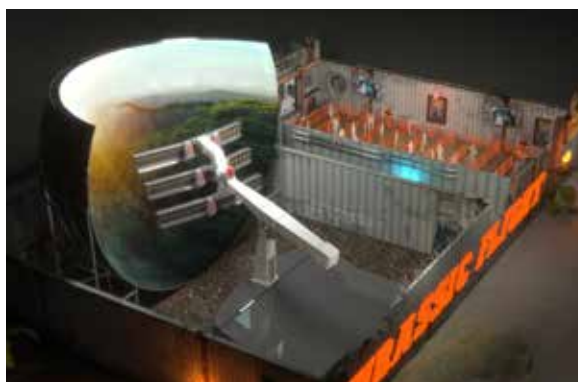

360° FLYING THEATRE

- FULL TURNKEY SOLUTIONS
- 60 OR 120 SEATS
- INTEGRATED AV SYSTEMS
- COMPLETE SHOW CONTROL
- OPTIONAL EFFECTS
- CUTTING EDGE RIDE TECHNOLOGY

Simworx has partnered with MONDIAL - one of the leading amusement ride manufacturers in the business, bringing an all new range of technologies together for a breathtaking new attraction.

The Flying Theatre enables the rider to experience unique movements during a movie being played on a huge dome screen. Riders are able to move up and down, sideways to both sides, forward and backward. The sensation of flying is enhanced as the riders legs are dangling free. Combining this with Simworx's world renowned expertise in delivering high quality 3D Audio Visual solutions, ensures that operators and their riders will be left amazed by the experience.