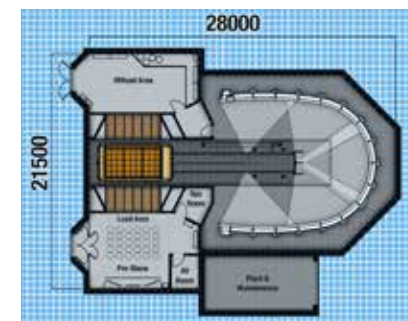

***IMMERSIVE  
TUNNEL***

- LEADING COMPANY IN IMMERSIVE TUNNEL TECHNOLOGY
- 30, 60, 90 OR 120 (EACH UNIT HAS 30 SEATS)
- LARGE SELECTION OF 4D EFFECTS
- HIGHLY DYNAMIC 3DOF MOTION BASE
- 360 DEGREE 3D PROJECTION
- BESPOKE VEHICLE DESIGN
- OPTIONAL TRACK SYSTEM