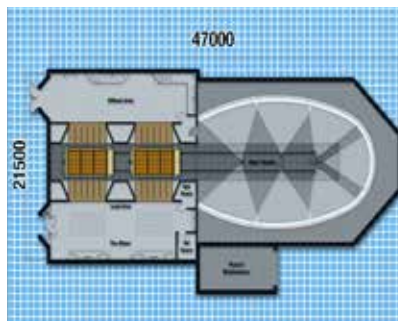

***IMMERSIVE  
TUNNEL***

- LEADING COMPANY IN IMMERSIVE TUNNEL TECHNOLOGY
- 30, 60, 90 OR 120 (EACH UNIT HAS 30 SEATS)
- LARGE SELECTION OF 4D EFFECTS
- HIGHLY DYNAMIC 3DOF MOTION BASE
- 360 DEGREE 3D PROJECTION
- BESPOKE VEHICLE DESIGN
- OPTIONAL TRACK SYSTEM