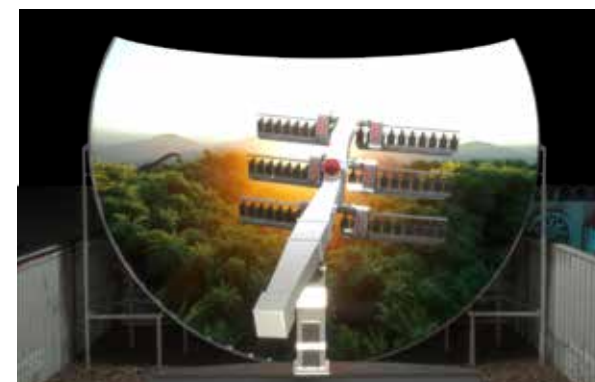

360° FLYING THEATRE

- FULL TURNKEY SOLUTIONS
- 60 OR 120 SEATS
- INTEGRATED AV SYSTEMS
- COMPLETE SHOW CONTROL
- OPTIONAL EFFECTS
- CUTTING EDGE RIDE TECHNOLOGY

Simworx has partnered with MONDIAL - one of the leading amusement ride manufacturers in the business, bringing an all new range of technologies together for a breathtaking new attraction.

The Flying Theatre enables the rider to experience unique movements during a movie being played on a huge dome screen. Riders are able to move up and down, sideways to both sides, forward and backward. The sensation of flying is enhanced as the riders legs are dangling free. Combining this with Simworx's world renowned expertise in delivering high quality 3D Audio Visual solutions, ensures that operators and their riders will be left amazed by the experience.