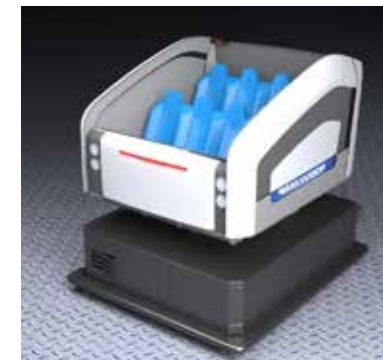

AGV DARK RIDES

- FULL TURNKEY SOLUTIONS
- STOCK OR CUSTOM VEHICLE DESIGNS
- OPTIONAL 3DOF ON-BOARD MOTION SYSTEMS
- COMPLETE SHOW CONTROL
- OPTIONAL ON-BOARD 4D EFFECTS
- CUSTOM DESIGN AV SOLUTIONS AND SHOW-MOTION