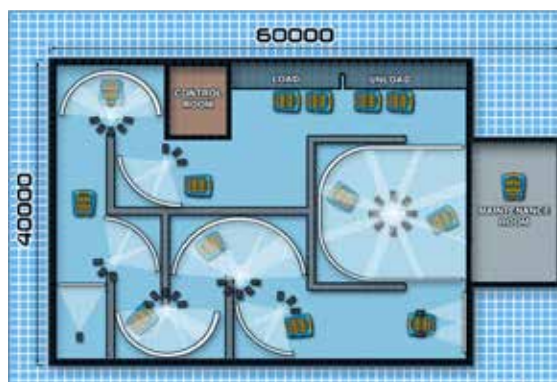

# Mini Flying Theatre

An innovative and very accessible product that requires less space than our 60 seat 360 Flying Theatre. Simworx's Mini Flying Theatre enables 20 riders per cycle to experience unique movements perfectly synchronised with a movie being played on a 1/4 dome screen. Provided in full turnkey solutions, The Mini Flying Theatre is supplied with surround sound audio and a HD/2K or 4K 3D projection system.