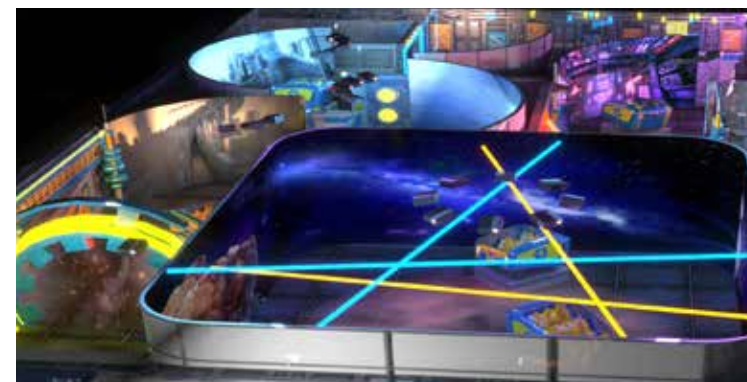

Get ready for the ride of your life... Simworx's new range of AGV (Automated Guidance Vehicle) Dark Rides take the genre to whole new levels. No tracks and no power cables, and with an acceleration of 0.3G that is unrivalled within the industry.

Available with a variety of different motion systems, seating capacities and on-board 4D effects. When combined with a custom designed AV solution by one of the most experienced AV integrators worldwide, clients are assured of a leading edge ride that will excite and enthrall visitors for years to come...

We offer clients a genuine turnkey solution for their attractions. In addition to our AGV Dark Ride's we also supply:

In-Show Effects, 3D Projection Systems, Surround Sound, Show Control, Theming, Pre-Show / Post-Show, Custom Film Productions, 3D Glasses and Glass Cleaning Machines