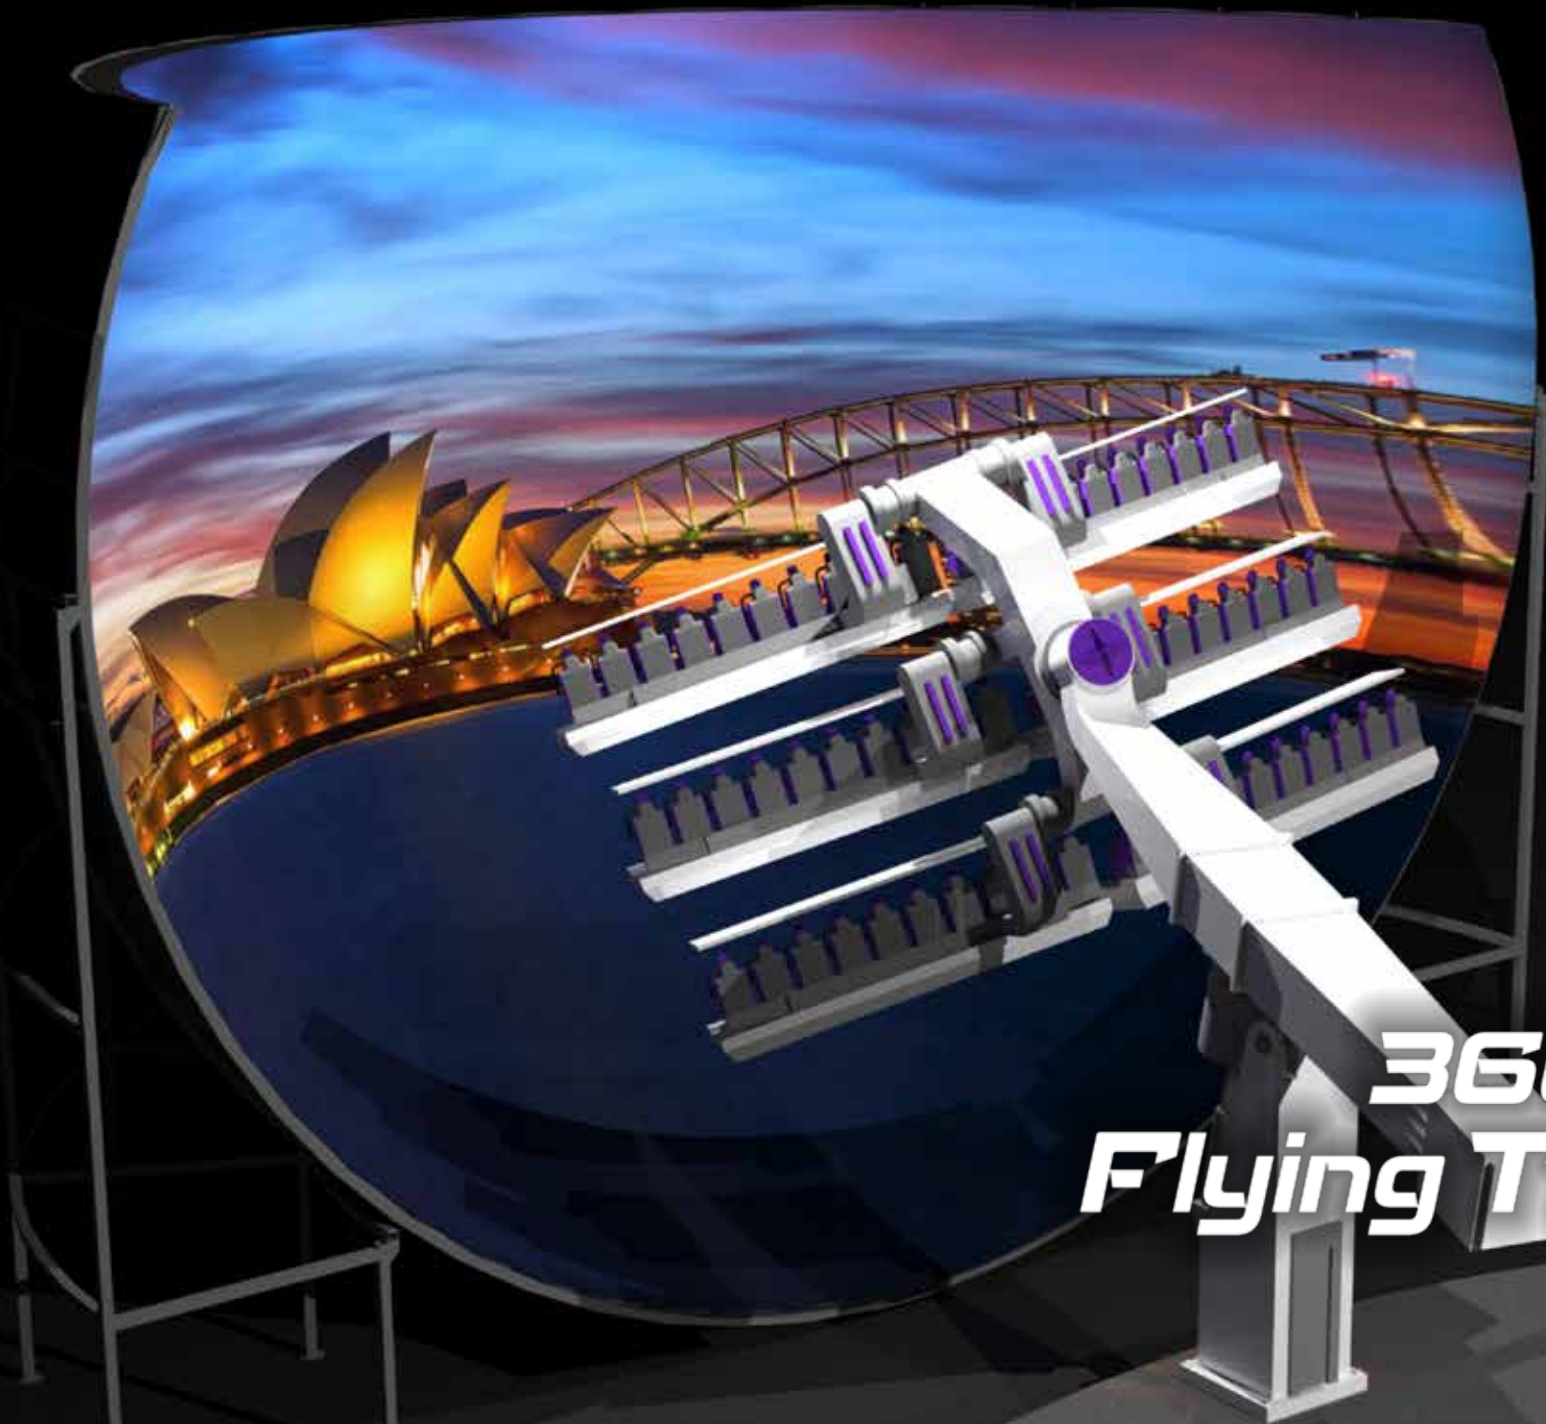

Shrek's Adventure, UK

Parc Spirou, France

Parc Spirou, France

Ferrari Land, Spain

Hubzero, Dubai

Futuroscope, France

Motiongate, Dubai

Universe, Denmark

Paultons Park, UK

National Geographic, China

Motiongate, Dubai

Thorpe Park, UK

**360°  
Flying Theatre**

# 360° FLYING THEATRE

- FULL TURNKEY SOLUTIONS
- 60 OR 120 SEATS
- INTEGRATED AV SYSTEMS
- COMPLETE SHOW CONTROL
- OPTIONAL EFFECTS
- CUTTING EDGE RIDE TECHNOLOGY

Simworx has partnered with MONDIAL - one of the leading amusement ride manufacturers in the business, bringing an all new range of technologies together for a breathtaking new attraction.

The Flying Theatre enables the rider to experience unique movements during a movie being played on a huge dome screen. Riders are able to move up and down, sideways to both sides, forward and backward. The sensation of flying is enhanced as the riders legs are dangling free. Combining this with Simworx's world renowned expertise in delivering high quality 3D Audio Visual solutions, ensures that operators and their riders will be left amazed by the experience.