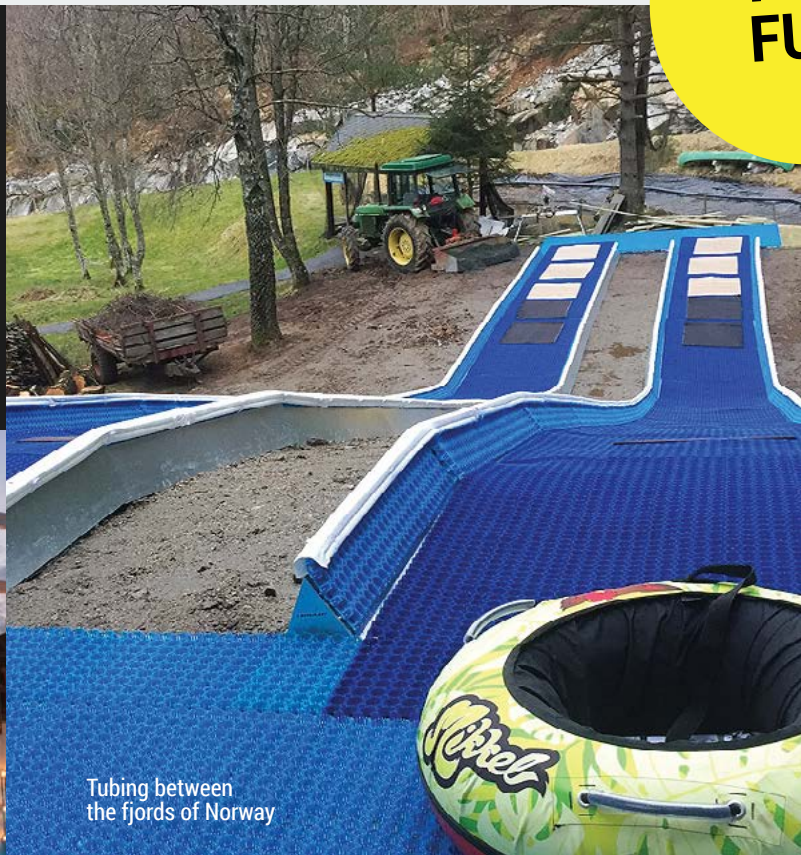

RIDE, SLIDE & GLIDE

**100%
FUN!**

PROJECTS

Swedice creates and realises innovative and technical track systems. All over the world, both temporary and permanent, 1800 m² and 50 m², with or without slope, made from ice or plastic. Everything is possible. We work on a project basis, either as a turnkey partner or for a sub-project. We will manage the entire delivery process for you, with or without managing the operation.

Tubing between the fjords of Norway

► TUBING TRACK MIKKELPARKEN

An attraction can be quickly realised. In a beautiful fjord in Norway, at the Mikkelparken Family Park there are two customised tubing courses of 30 meters each.

✓ TUBING TRACK

Slide in a SNOW TUBE of a TUBING TRACK. The gravity and low-friction Neveplast is a recipe for an amazing thrill. The matt system is durable and offers endless possibilities; short, long, straight or curved. The rinks are easy to assemble and are also the perfect for a temporary solution.

✓ SKIDDY DRIFT CARTING

Experience the feeling of drifting on ice. Let your cart break free on the low-friction surface. SKIDDY offers the best of two seasons, and on top of this is available all year round.