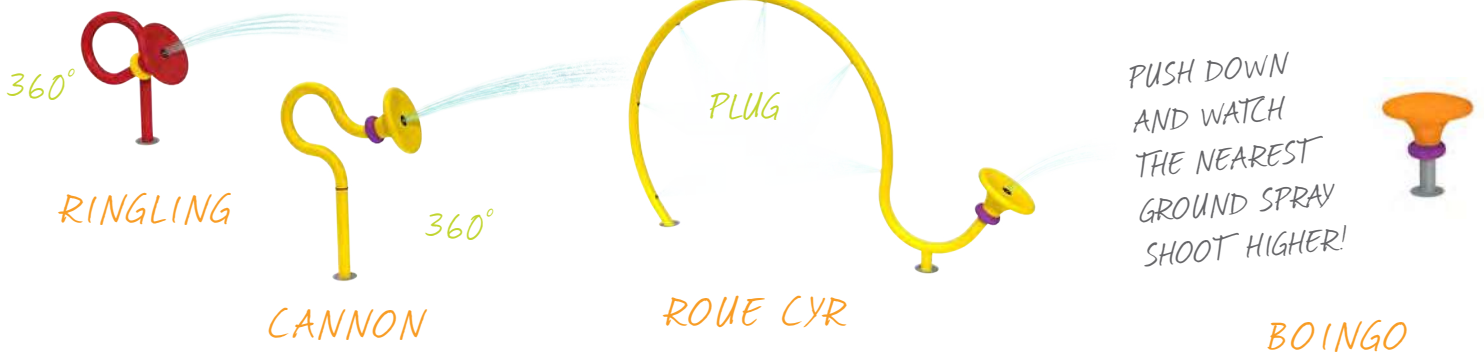

URBAN SPACE

CIRQUE

soakers & sprays

cannons

arches

PARASOL

AQUA-DROP

ENCORE