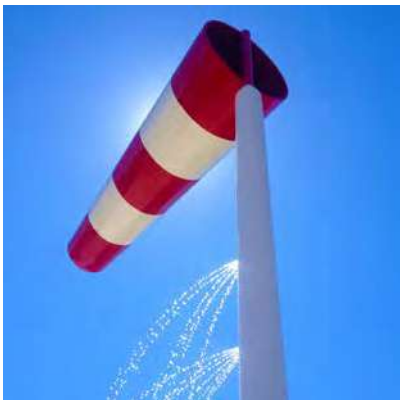

waterplay®

AQUATIC PLAY COLLECTIONS
product + inspiration

connecting the world through **play**.

DISCOVERY PARKS | BYRON BAY australia

The joy of play brings people together and makes the planet more livable and socially just. With thousands of installations across the world, Waterplay is excited to be a part of the movement toward a healthier, happier, global community by offering innovative aquatic play solutions designed for developing minds, thrill seekers, budding explorers and the young at heart.