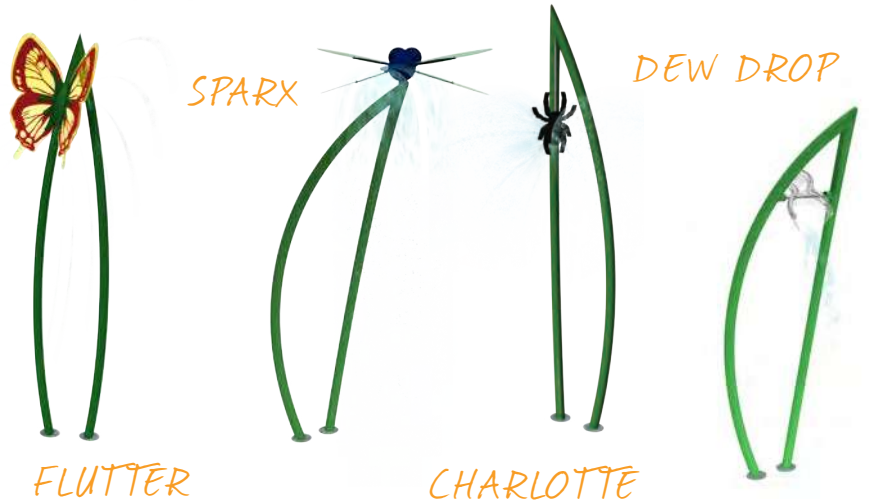

GRASSLANDS

LADYBUG SOAKER

big splash

ANTS

SNAKE

FROG

GECKO

COVER THE NOZZLES TO PUSH THE WATER HIGHER!