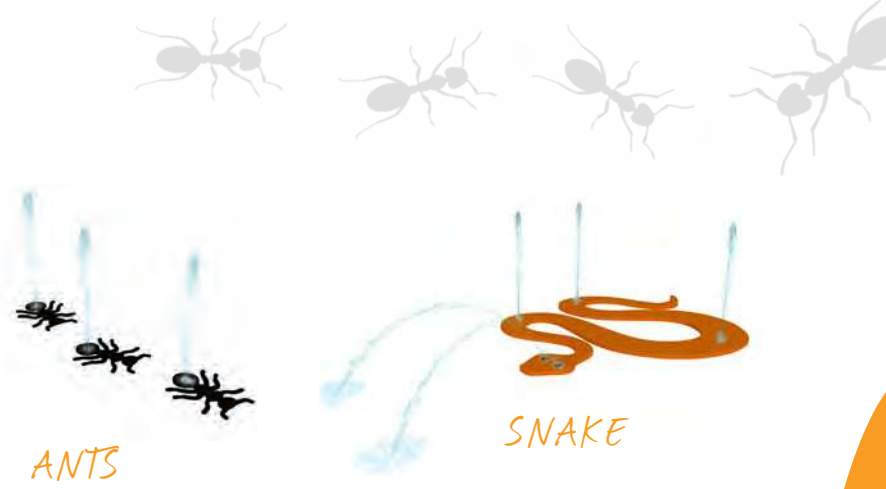

GRASSLANDS

LADYBUG SOAKER

big splash

ANTS

SNAKE

FROG

GECKO

COVER THE NOZZLES TO PUSH THE WATER HIGHER!