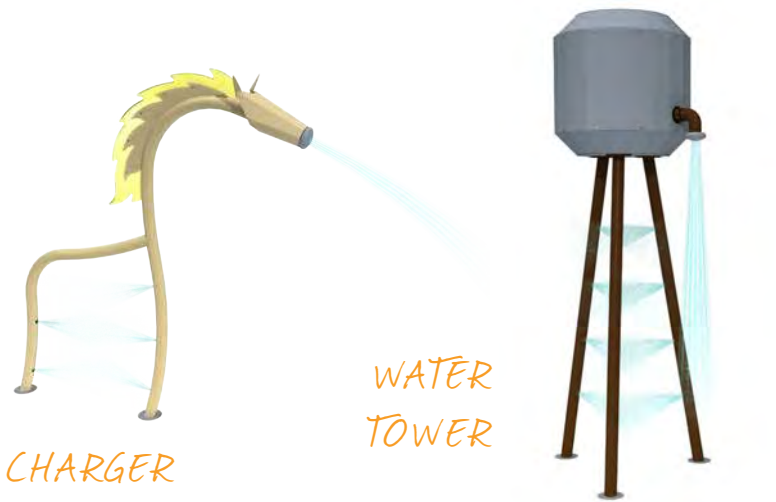

additional themes

Our Nature Collection is adaptable. Use the Ranch and Jungle themed products to build onto the Wildwood Collection and tell a story that's not only unique, but full of themed fun!

See pages 32 & 33 for Wildwood Collection.

NATURE

.....
ranch & jungle