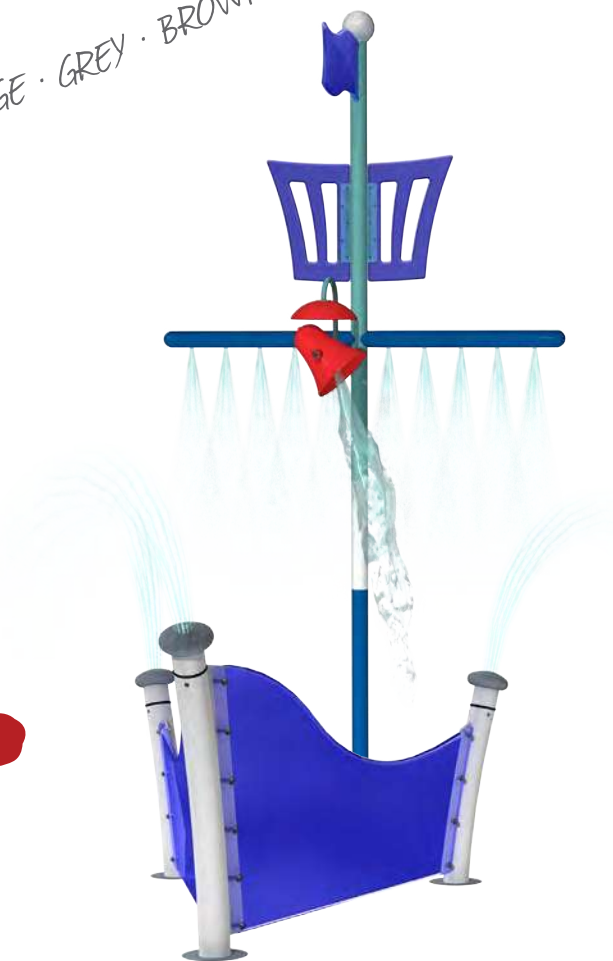

CREATE A SEASIDE ADVENTURE

COLOURS