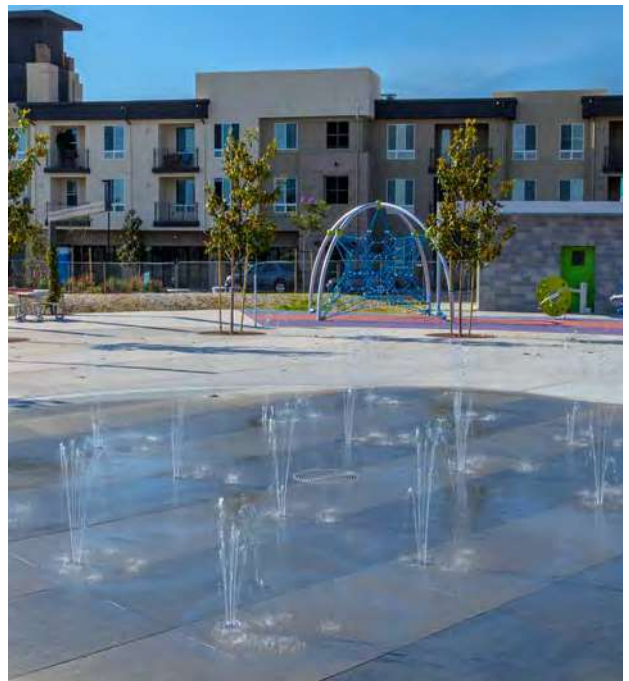

RECESSED LED LIGHTS ILLUMINATE INTEGRATED GROUND SPRAY.

LUMINARIES

luminaries & glow effects

DREAM. DESIGN. DELIVER.