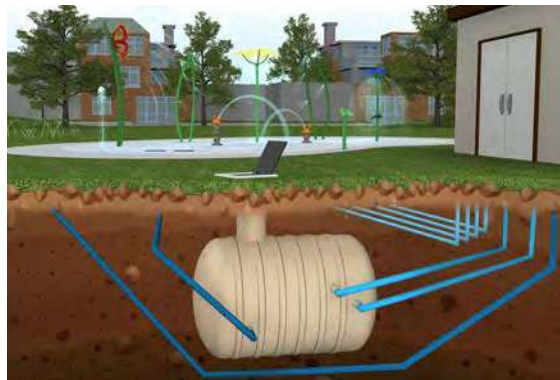

From ground level spray patterns and interactive cannons, to sky high tipping buckets and friendly creatures that shine with AquaLume™ details, Activity Towers lets everyone play at their own level. Work with Waterplay to carefully craft a stunning attraction unique to your play space.

Visit www.waterplay.com for detailed product information.

BAROSSA VALLEY CARAVAN PARK

— discovery parks | south australia

INSPIRED BY BAROSSA VALLEY'S LUSH VINEYARDS, THIS ACTIVITY TOWER COMES TO LIFE WITH GIANT SHOWERING LEAVES AND SNEAKY GRAPE BUCKETS THAT FILL WITH WATER BEFORE SPILLING ONTO WATERPLAYERS BELOW. AT 500 SQUARE METRES, THE ATTRACTION OFFERS SOMETHING FOR THE WHOLE FAMILY WITH AGE APPROPRIATE PLAY ZONES. TODDLERS CAN EXPLORE GENTLE SPRAY FEATURES, WHILE THRILL-SEEKING WATERPLAYERS (PARENTS INCLUDED) CAN GET DRENCHED UNDER THE MEGA SOAKER'S 40 GALLON SPLASH!

WATER MANAGEMENT SOLUTIONS

CREATE SUSTAINABLE PLAY SPACES.

Water management is about making the water work for the specific needs of your aquatic play design and the surrounding infrastructure. With options for every project, Waterplay's tools and systems lead the industry in technology and function. Knowing what happens with the water is a big part of your project, work with Waterplay to find the best solution for your space.