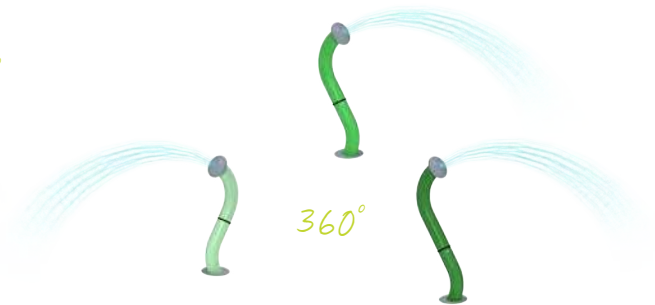

POWER POST

activator

small splashes

360°

360°

cannons

TRILLI LILIES

DAISY MAES