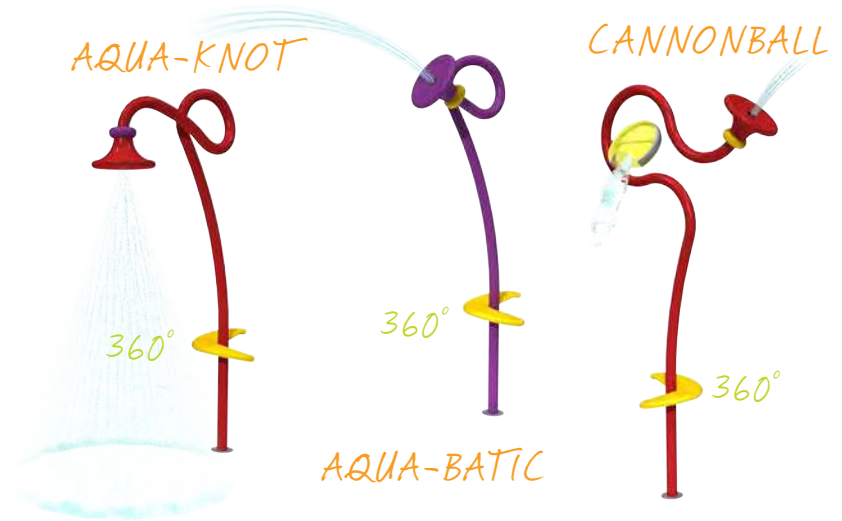

CIRQUE

soakers & sprays