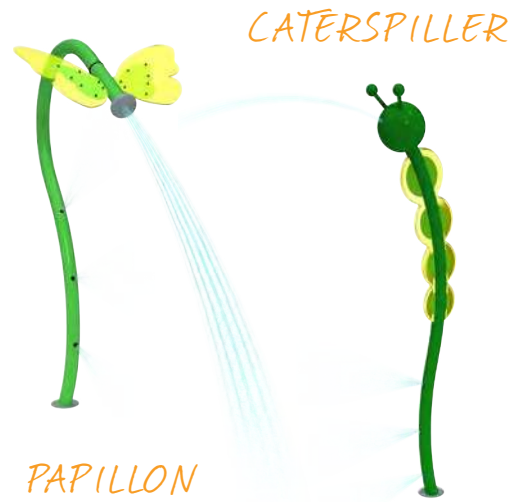

NATURE

wildwood

fauna