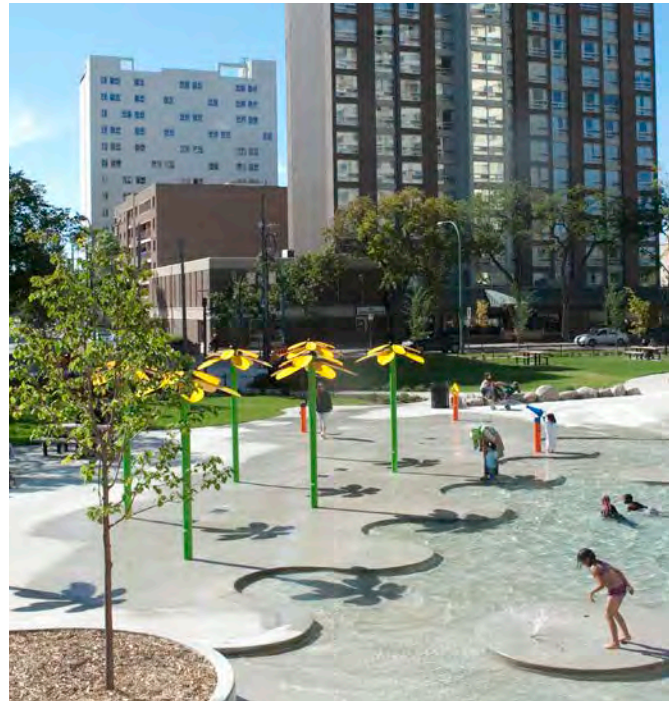

RAIN FOREST