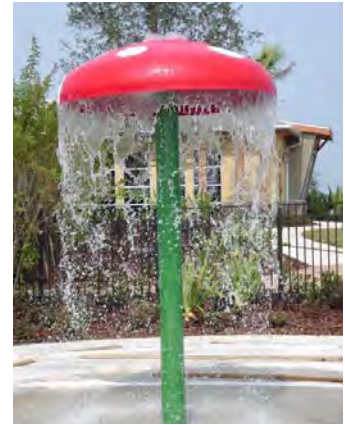

RAIN FOREST