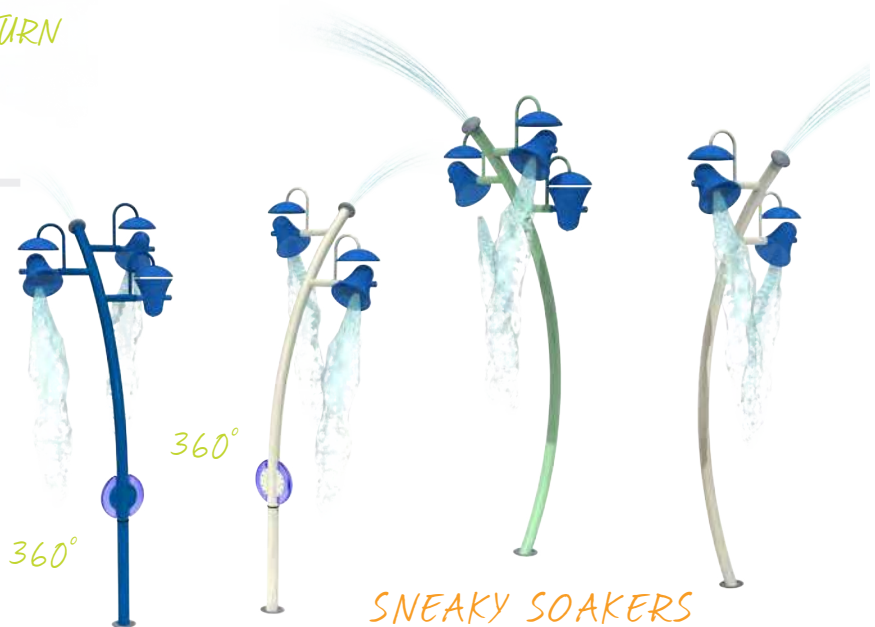

FUN-GUY

FUN-BRELLA

small splashes

SPIRAL TUNNEL

WATER-O

O-RIGINAL

City of Kelowna

HELICES

arches

DREAM. DESIGN. DELIVER.

Some features are designed to be adaptable. Play Pals are features that will complement any collection or space design.

cannons

small splashes

activator

soakers & sprays

Visit www.waterplay.com for detailed product information.