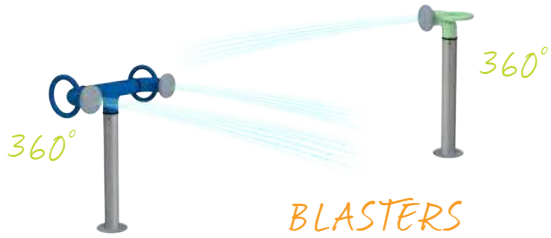

Some features are designed to be adaptable. Play Pals are features that will complement any collection or space design.

cannons