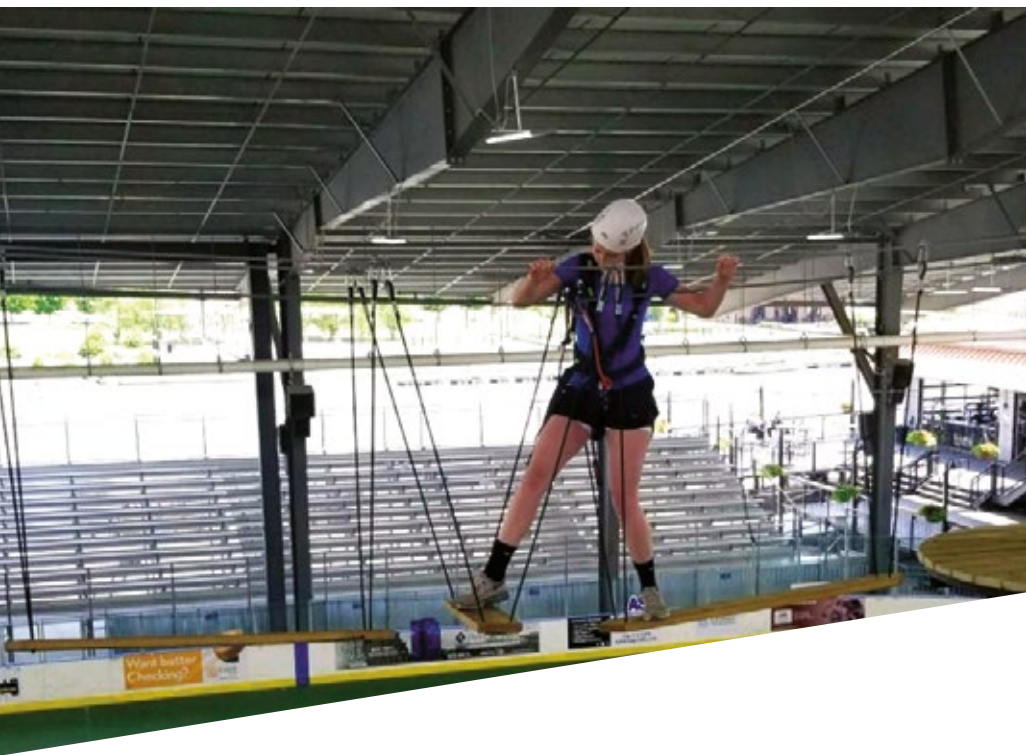

The Gravityz, Georgetown, Penang, Malaysia

Malaysia, witnessed the grand opening of the world's highest aerial adventure in a city centre. Opening in February, 2018, the 1 million USD outdoor adventure platform features a Flying Fox Zip Line and a challenge course with six obstacles, including a Confident Path, A Great Bridge, Z-Wire, G-Rocky, High Bench and X-Point.

Enter the world of the Royal Guard and the Pirates

Voiles en Voiles, Old Port, Montreal, Canada

Climb aboard life-size replicas of a royal and a pirate ship from the 18th century over 100 feet long. Hang on to one of the aerial adventure courses ranging from 2 feet to 35 feet high, or run through the inflatable playground.

Challenge yourself on the Cairns ZOOM Indoor Ropes Course

Cairns Zoom & Wildlife Dome, Cairns Australia

The Hi-ZOOM provides a greater level of difficulty for more adventurous visitors. It consists of more complex crossings and 3 ziplines – one of which takes you directly over Goliath, the crocodile! The course winds its way up through the Dome, with some elements nearly 12m above ground level. You'll meet lots of our birds as you make your way through the course – it's a fantastic way to get up close with parrots and other species.

The Mid-ZOOM course offers an easier level of difficulty and is suitable for familiarization and initial training of equipment and heights before you head up onto the more challenging activities. It's also great for younger kids! The course runs 3m above the ground and has a range of elements including climbing walls, tunnels, a cargo net and swings.