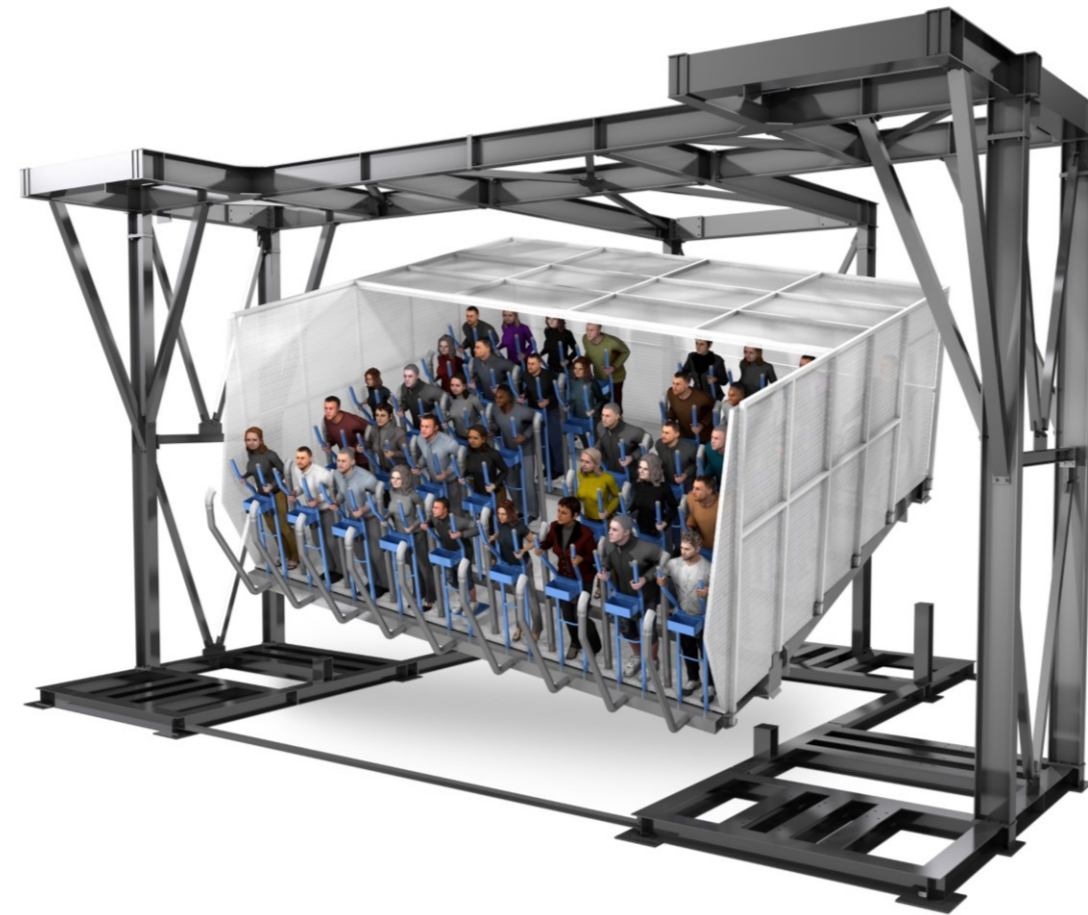

Flying Theater available with 2D & 3D wide screen, or VR

Emotion Board is a Flying theatre, fully suspended (hanging from steel cables) and moves in 6 Degrees of Freedom. Passengers are standing upright, leaning against a "Motion Grid". High quality special effects take the experience to the next level of immersion. The system is open for content display in 2D or 3D projection and VR - all work impressive with the simulator!