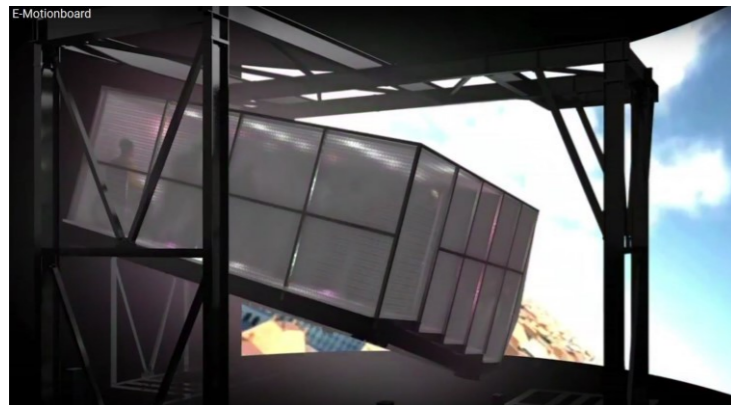

Flying Theater available with 2D & 3D wide screen, or VR

Emotion Board is a Flying theatre, fully suspended (hanging from steel cables) and moves in 6 Degrees of Freedom. Passengers are standing upright, leaning against a "Motion Grid". High quality special effects take the experience to the next level of immersion. The system is open for content display in 2D or 3D projection and VR - all work impressive with the simulator!