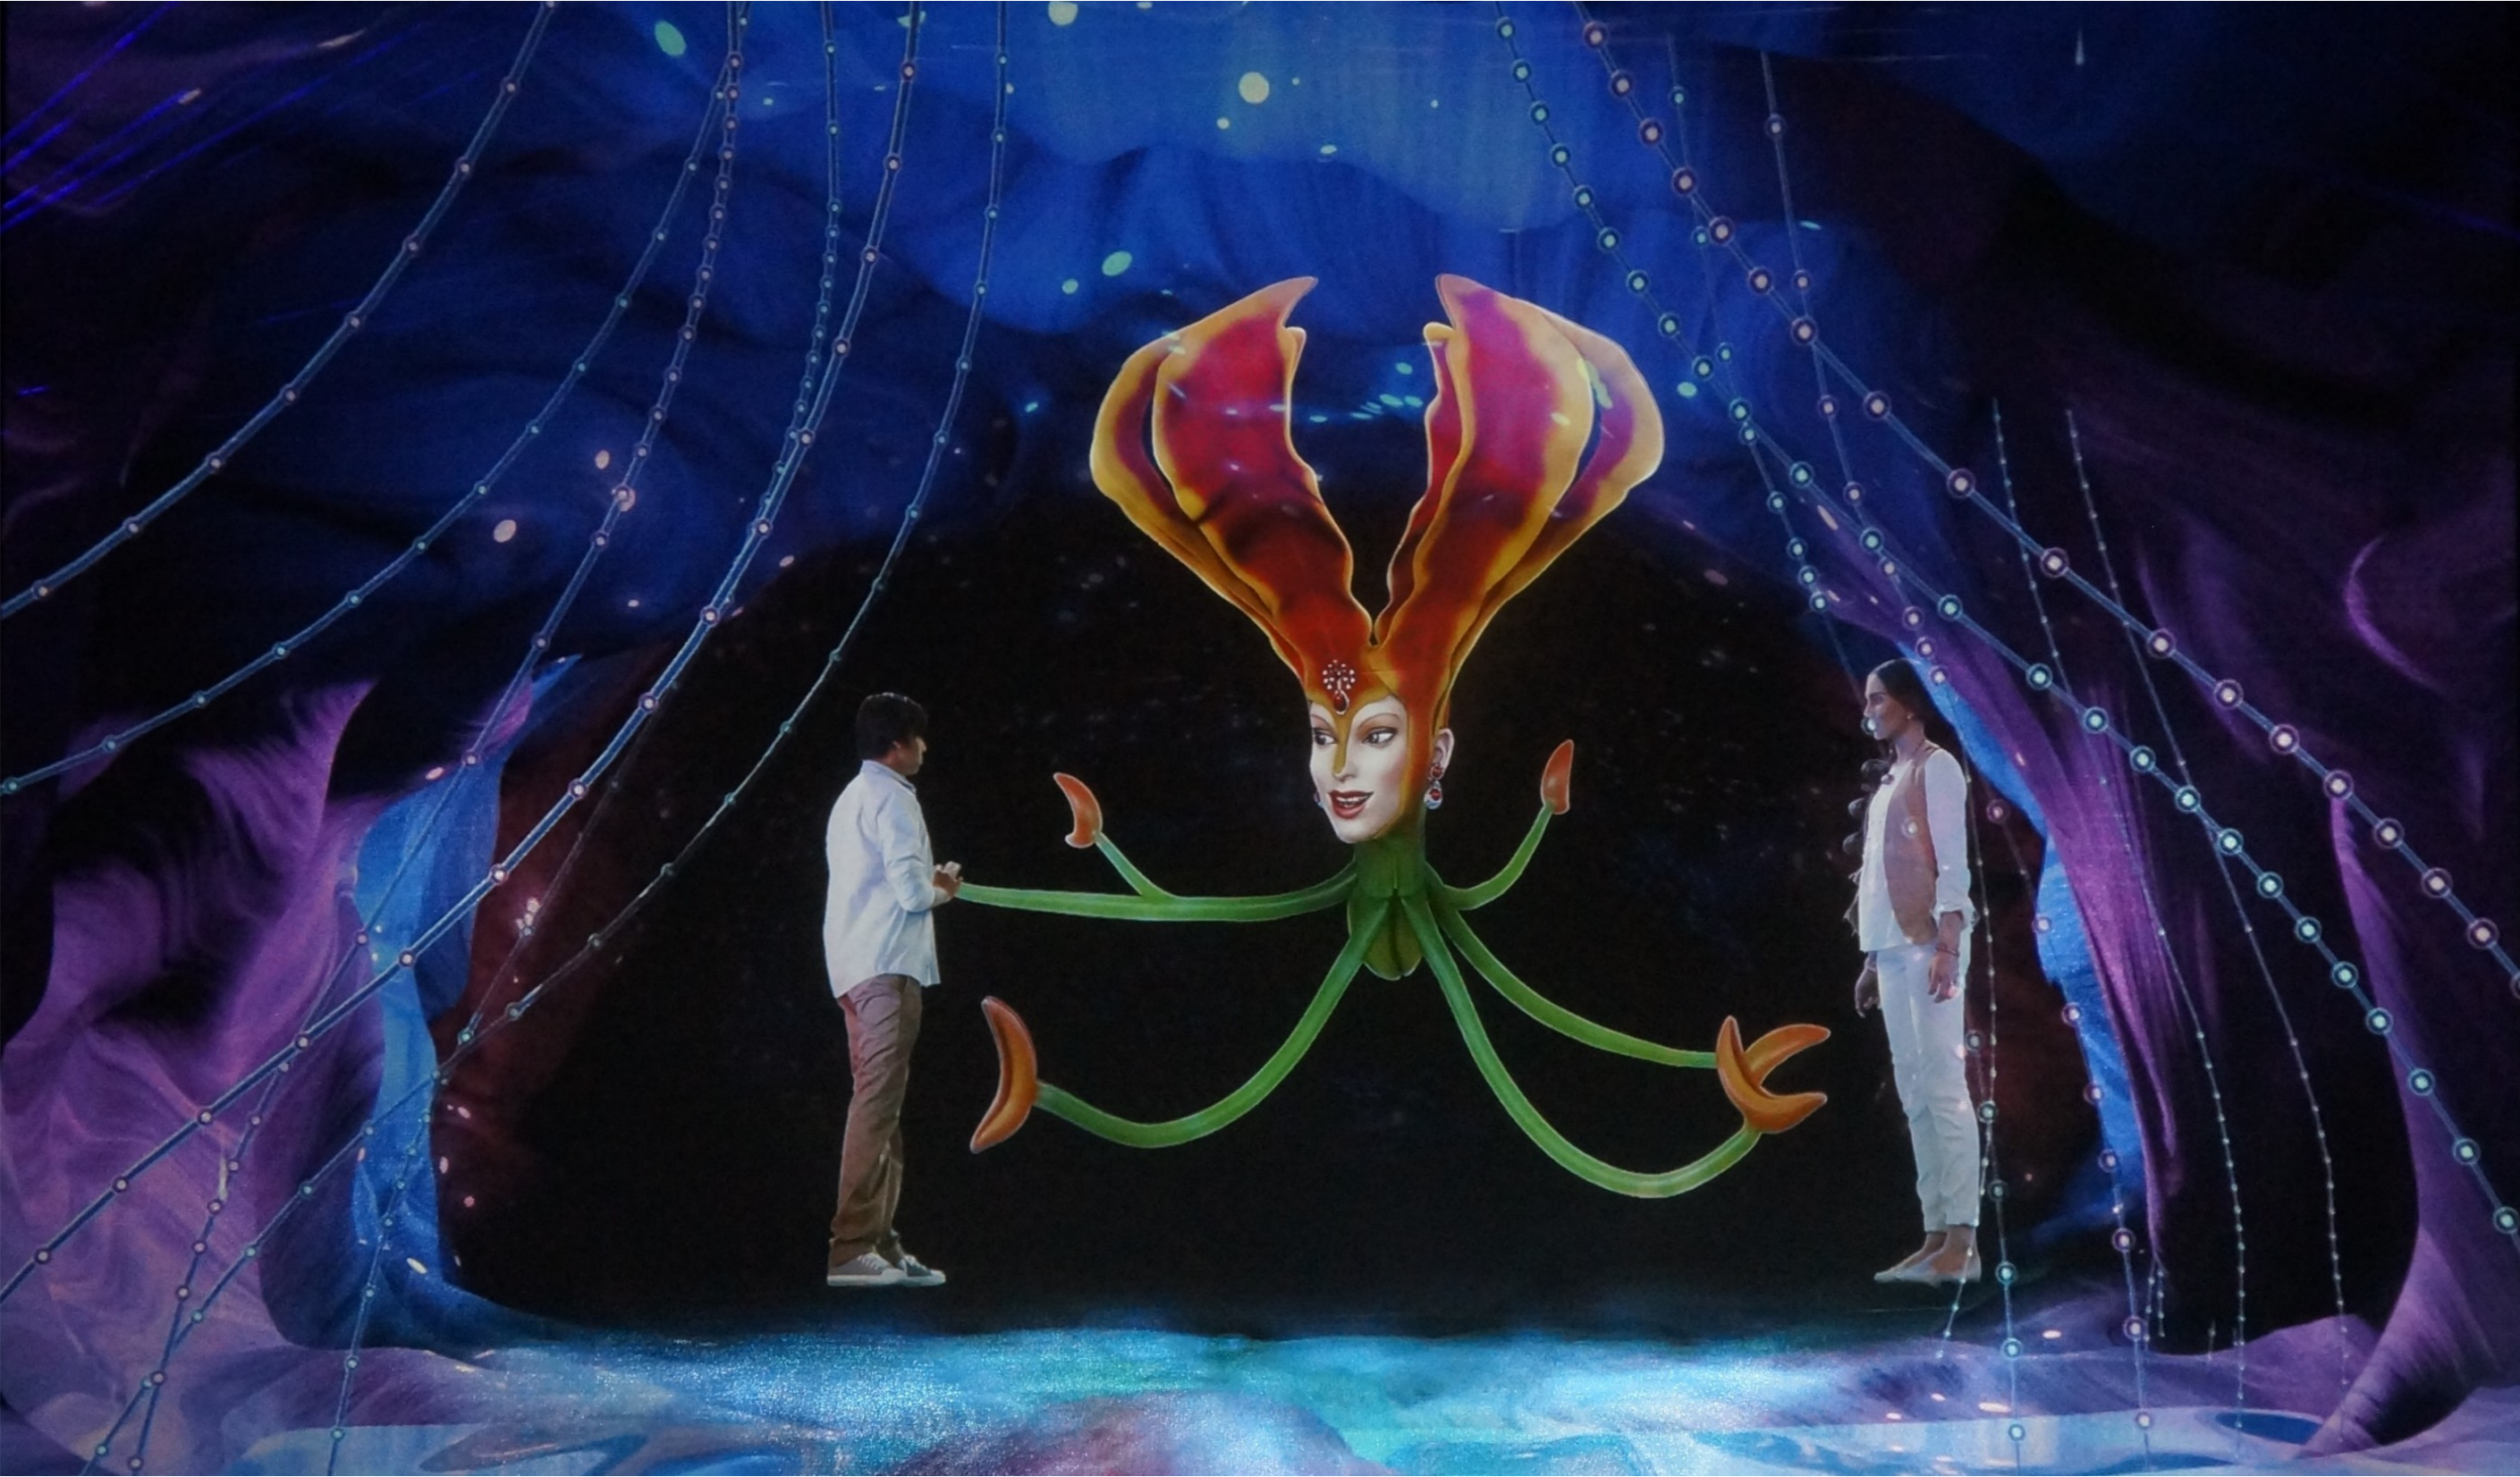

3D Theater „Holoport“ No special 3D Glasses required

3D Theater „Holoport“ No special 3D Glasses required

3D Holoport Theater with live actors

Indoor Multi-Media Shows with cultural content

World leader for most onboard Laser-Multi-Media system installations