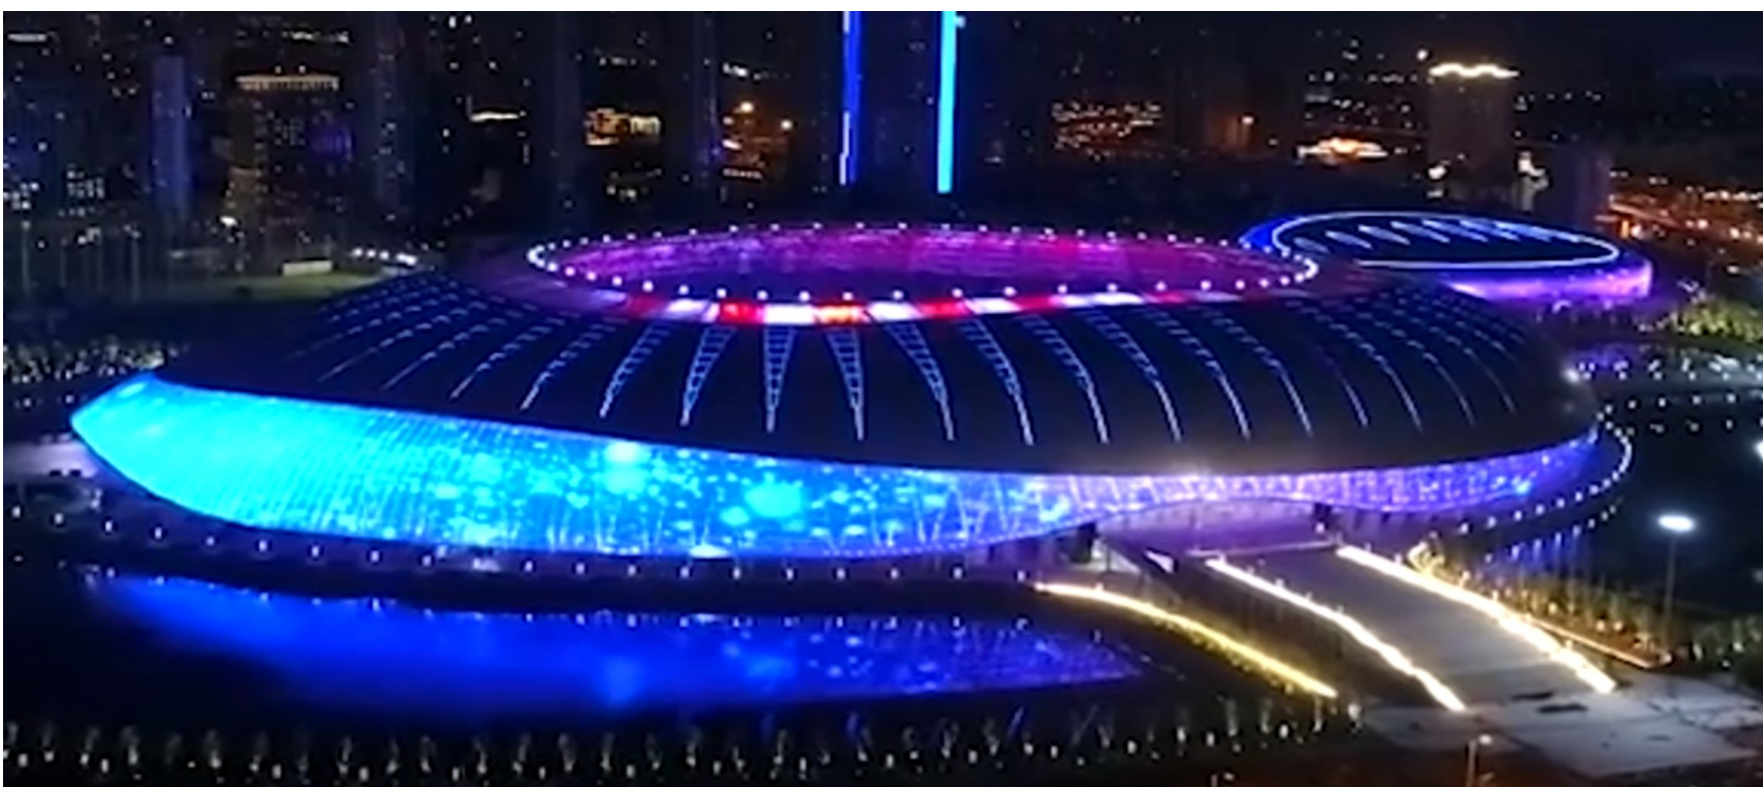

EMF highlights
Content created by specialist artists

Turn Key Service

Short realization Time

Fully Automated

Economic Operation

5 years Warranty