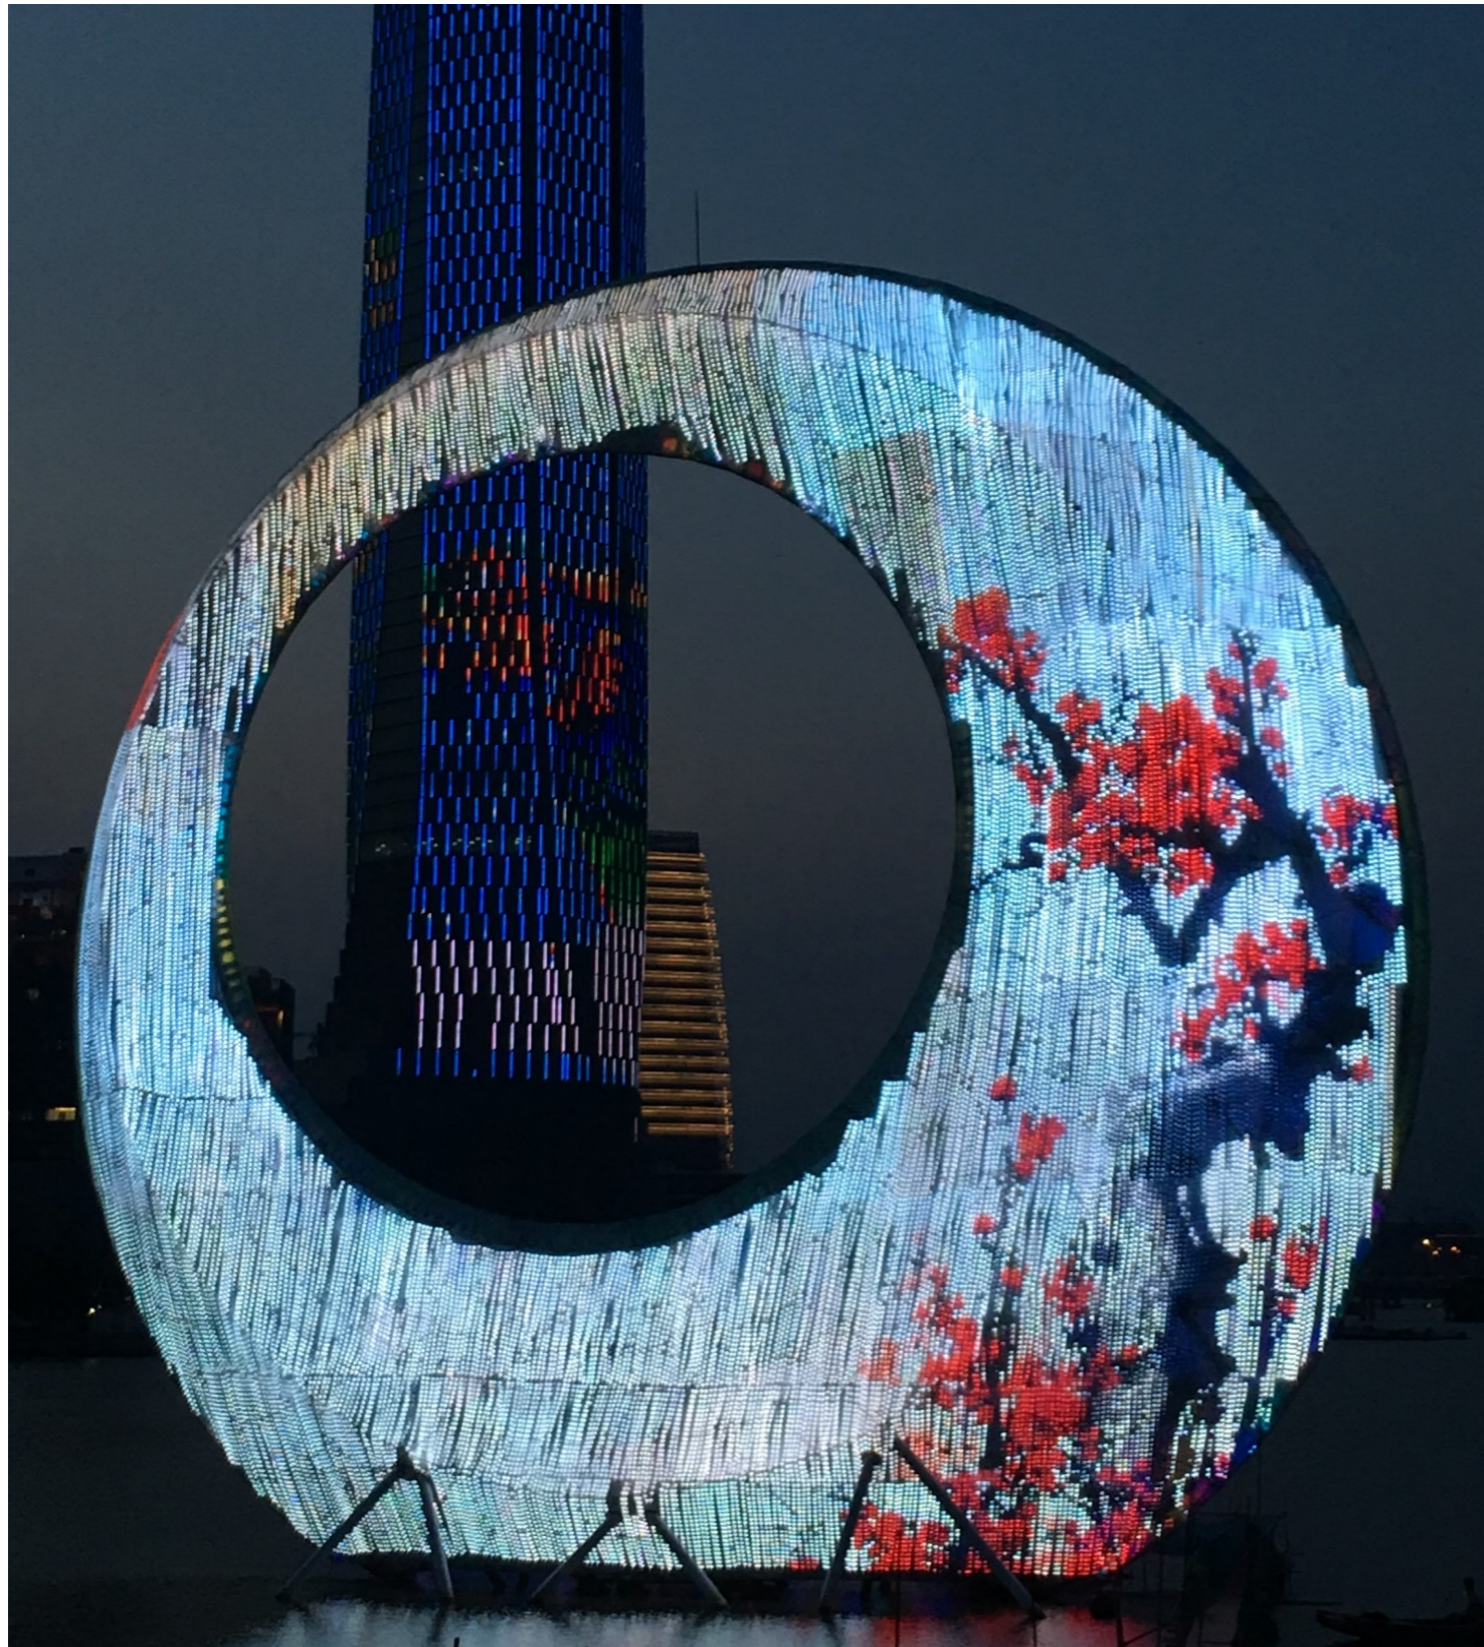

Shine Brighter! „A special touch bring´s out the best of your building”

Our team’s creative ideas about architectural illumination let your façade come alive with the most advanced Light, Laser, Sound and Water technology.

EMF highlights

Content created by specialist artists

Turn Key Service

Short realization Time

Fully Automated

Economic Operation

5 years Warranty