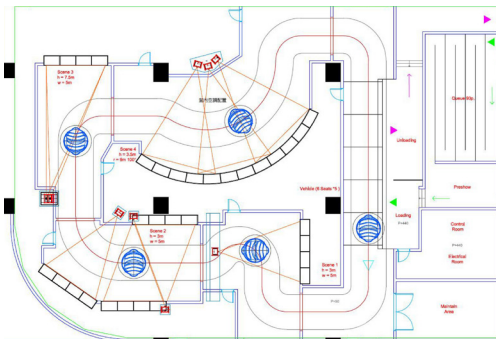

# Complete Immersive Interactive 3D Dark Ride

Available from stock

- 5 trackless ETF Multi Mover vehicles (360 degree spinning, seating 6 persons)
- Extra vehicles possible
- THC: 360 (cycle 5 min)
- 4 scenes
- On-board audio
- 5.1 audio surround system
- High Quality 3D projection system
- Special effects (wind, smoke)
- Dimensions: 40 x 28 x 8 (M) Excl. queue and exit
- Fully European certified
- Multi-player game play experience

**Including 1 year full warranty!**

4 Scenes	No. Screens	Screen size	Type
Scene 1	1	5.1 m x 3.3 m (plate)	3D
Scene 2	3	5.1 m x 3.3 m (plate)	3D
Scene 3	1	7.8 m x 5 m (plate)	3D
Scene 4	1	15.6 m x 3.8 m (curve)	3D