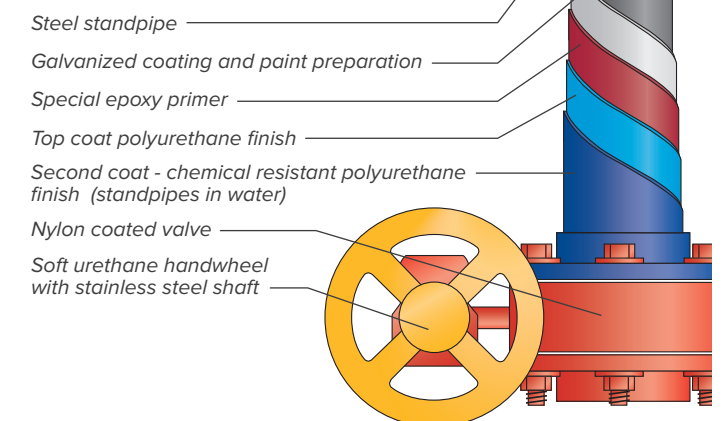

Height	4.5m (14.5ft)	Safety Zone	1.8m (6ft)
Width	1.6m (5.3ft)	Water Flow Rate	1.6l/s (25gpm)

Stainless steel and galvanized piping are finished with a premium coating system that keeps your AquaSpray™ elements looking brand new for years.